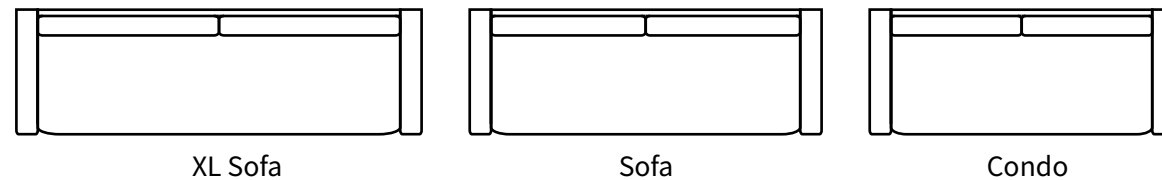

MARILYN

Sofa

All our leather and fabric furniture can be customized to the size & colour of your choice. Also available as a condo sofa, loveseat, chair or sectional of any size. Bench made by Rawhide Leather Furniture in Toronto, Canada.

Overall Dimensions

Arm Height	29"
Arm Width	5"
Seat Height	18"
Seat Depth	26"

Measurements	Length	Depth	Height
XL Sofa	90"	40"	34"
Sofa	70"	40"	34"
Condo	33"	40"	34"

***All measurements are approximate**

Available Styles

XL Sofa

Sofa

Condo

Details

- Available in premium Italian top & full grain leathers or premium quality fabrics
- Handcrafted in Toronto, Canada by Rawhide
- Depth and length can be customized to your requirements
- Kiln-dried Canadian ethically sourced hardwood
- Eco-friendly construction
- Double-doweled frame
- Corner block joinery
- Evenly suspended steel springs
- Most styles available as 3 seat cushions & 3 back cushions or 2 seat cushions & 2 back cushions or bench seat & 2 back cushions
- Choose standard fills: Super soft, tahoe, medium, firm (poly fiber wrapped around a soya-based high density foam core)
- Down Topper (down, feather wrapped around a high density foam core)
- Premium fill: Feather Deluxe (down, feather envelope encased in commercial grade foam core)
- Ultra cell foam (high density foam designed for commercial and contract use)
- All furniture available with your choice of over 20 decorative nail options in varying sizes and colours. There is also the ability to omit studs from any piece
- Wood block feet available in multiple sizes and finishes. Chrome and brushed steel legs also available in multiple sizes
- Rawhide Leather and Fabric Furniture offers you a lifetime warranty on the construction and springs on your piece. To find out more about the best warranty in Canada, please visit our "Construction" page.