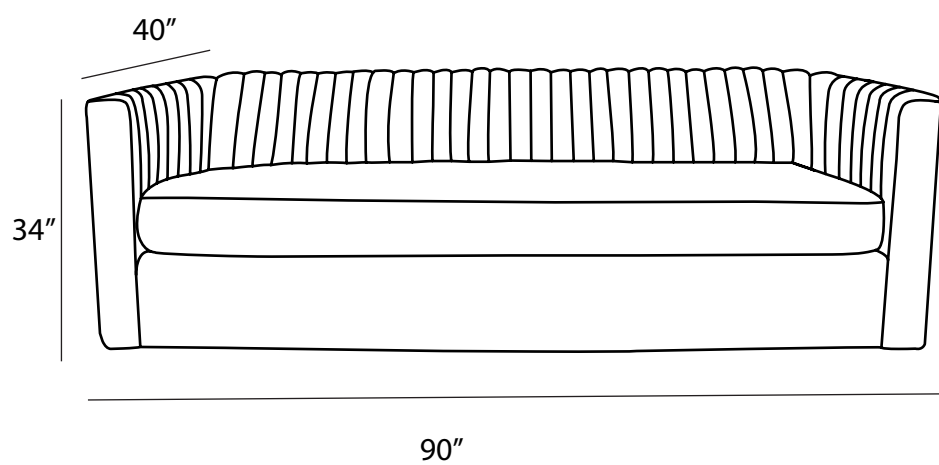

MARILYN

Sofa

All our leather and fabric furniture can be customized to the size & colour of your choice. Also available as a condo sofa, loveseat, chair or sectional of any size. Bench made by Rawhide Leather Furniture in Toronto, Canada.

Overall Dimensions

Arm Height	29"
Arm Width	5"
Seat Height	18"
Seat Depth	26"

Measurements	Length	Depth	Height
XL Sofa	90"	40"	34"
Sofa	70"	40"	34"
Condo	33"	40"	34"

***All measurements are approximate**

Available Styles

XL Sofa

Sofa

Condo

Details

- Available in premium Italian top & full grain leathers or premium quality fabrics
- Handcrafted in Toronto, Canada by Rawhide
- Depth and length can be customized to your requirements
- Kiln-dried Canadian ethically sourced hardwood
- Eco-friendly construction
- Double-doweled frame
- Corner block joinery
- Evenly suspended steel springs
- Most styles available as 3 seat cushions & 3 back cushions or 2 seat cushions & 2 back cushions or bench seat & 2 back cushions
- Choose standard fills: Super soft, tahoe, medium, firm (poly fiber wrapped around a soya-based high density foam core)
- Down Topper (down, feather wrapped around a high density foam core)
- Premium fill: Feather Deluxe (down, feather envelope encased in commercial grade foam core)
- Ultra cell foam (high density foam designed for commercial and contract use)
- All furniture available with your choice of over 20 decorative nail options in varying sizes and colours. There is also the ability to omit studs from any piece
- Wood block feet available in multiple sizes and finishes. Chrome and brushed steel legs also available in multiple sizes
- Rawhide Leather and Fabric Furniture offers you a lifetime warranty on the construction and springs on your piece. To find out more about the best warranty in Canada, please visit our "Construction" page.