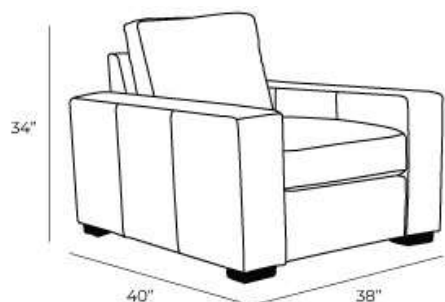

Manhattan

Description

All our leather and fabric furniture can be customized to the size & colour of your choice. Also available as a condo sofa, loveseat, chair or sectional of any size. Bench made by Rosedale Seating Leather Furniture in Toronto, Canada

Overall Dimensions

| | |
|-------------|-----|
| Arm Height | 23" |
| Arm Width | 8" |
| Seat Height | 20" |
| Seat Depth | 24" |

Also Available in:

| Measurements | Length | Depth | Height |
|--|--------|-------|--------|
| Chair  | 39" | 40" | 34" |
| Chair (Oversize)  | 51" | 40" | 34" |

***All measurements are approximate**

Details

- Available in premium Italian top & full grain leathers or premium quality fabrics
- Handcrafted in Toronto, Canada by Rosedale Seating
- Available in any depth and length
- Kiln-dried Canadian ethically sourced hardwood
- Eco-friendly construction
- Double-doweled frame
- Corner block joinery
- Platinum drop in coil suspension, 9 coils per seat, hand stuffed for noise dampening
- All sofas available as 3 seat cushions & 3 back cushions or 2 seat cushions & 2 back cushions or bench seat & 2 back cushions
- Choose standard fills: Super soft, tahoe, medium, firm (poly fiber wrapped around a soya-based high density foam core)
- Down Topper (down, feather wrapped around a high density foam core)
- Premium fill: Feather Deluxe (down, feather envelope encased in commercial grade foam core)
- Ultra cell foam (high density foam designed for commercial and contract use)
- All furniture available with your choice of over 20 decorative nail options in varying sizes and colours. There is also the ability to omit studs from any piece
- Wood block feet available in multiple sizes and finishes. Chrome and brushed steel legs also available in multiple sizes
- Rosedale Seating offers you a lifetime warranty on the construction and springs on your piece. To find out more about the best warranty in Canada, please visit our "Construction" page.