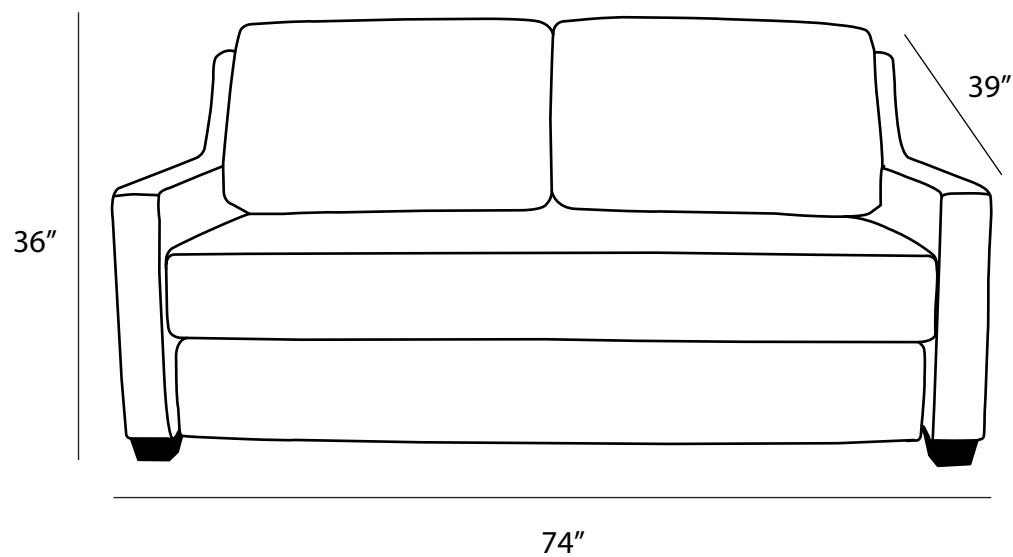

# LONDON

Sleeper Queen Bed  
Available with power

All our leather and fabric furniture can be customized to colour of your choice. Also available as a condo sofa, loveseat, oversize chair or sectional. Bench made by Rawhide Leather Furniture in Toronto, Canada.

#### Overall Dimensions

Arm Height	23.5"
Arm Width	5"
Seat Height	19"
Seat Depth	21"

Measurements	Length	Depth	Height
Queen Bed (as Shown)	74"	39" - 85"	36"

**\*All measurements are approximate**

Power Includes Switch and Remote