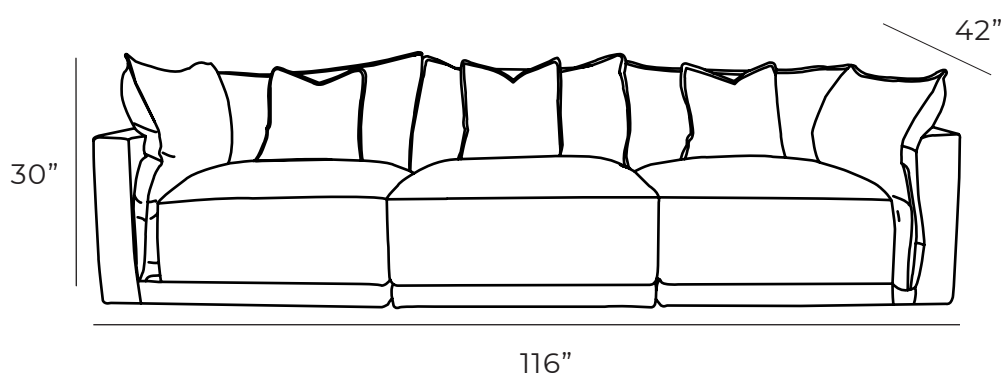

Overall Dimensions

Arm Height	30"
Arm Width	13"
Seat Height	18"
Seat Depth	27"

Measurements	Length	Depth	Height
Corner	42"	42"	30"
Armless Chair	32"	42"	30"
Ottoman	42"	42"	18"

Available Styles

***All measurements are approximate**

Modular Sofa

Ottoman

Sofa & Ottoman

Sofa

L - Sectional

U - Sectional

Details

- Available in premium Italian top & full grain leathers or premium quality fabrics
- Ethically sourced Canadian hardwood
- Pirelli Webbing
- Corner-blocked joinery
- Vegan or Feather down seats & backs
- Standard depth and length
- Handcrafted in Toronto, Canada by Rawhide International
- Rawhide International offers you a lifetime warranty on the construction and springs on your piece. To find out more about the best warranty in Canada, please visit our "Construction" page.