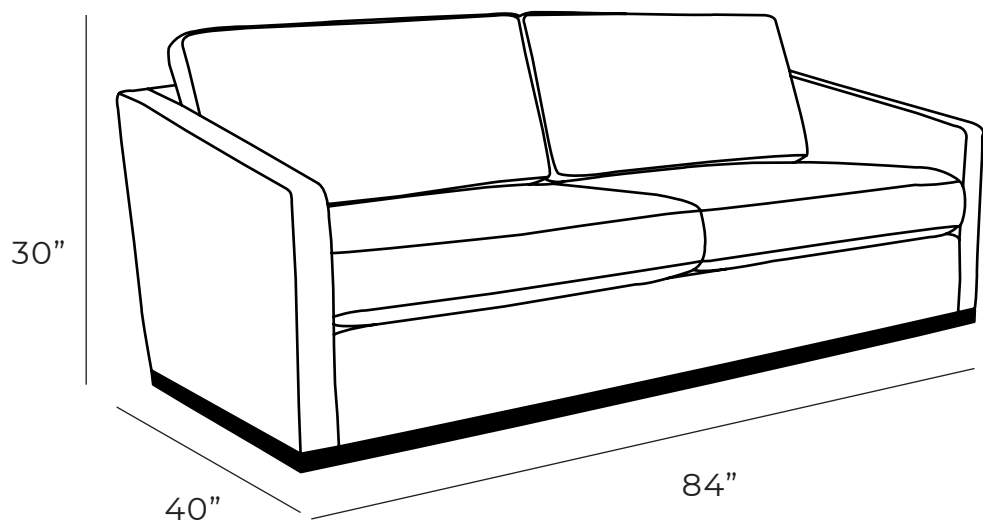

# SABRINA

Sofa

All our leather and fabric furniture can be customized to the size & colour of your choice. Also available as a condo sofa, loveseat, chair or sectional of any size. Bench made by Rawhide Leather Furniture in Toronto, Canada.

#### Overall Dimensions

Arm Height	22.5"
Arm Width	3.5"
Seat Height	17.5"
Seat Depth	23"

Measurements	Length	Depth	Height
Sofa (as Shown)	84"	40"	30"
Condo	67"	40"	30"
Loveseat	53"	40"	30"
Chair	30"	40"	30"

**\*All measurements are approximate**

#### Details

- Available in premium Italian top & full grain leathers or premium quality fabrics
- Handcrafted in Toronto, Canada by Rawhide
- Available in any depth and standard length
- Kiln-dried Canadian ethically sourced hardwood
- Eco-friendly construction
- Double-doweled frame
- Corner block joinery
- Platinum drop in coil suspension, 9 coils per seat, hand stuffed for noise dampening
- All sofas available as 3 seat cushions & 3 back cushions or 2 seat cushions & 2 back cushions or bench seat & 2 back cushions
- Choose standard fills: Super soft, tahoe, medium, firm (poly fiber wrapped around a soya-based high density foam core)
- Down Topper (down, feather wrapped around a high density foam core)
- Premium fill: Feather Deluxe (down, feather envelope encased in commercial grade foam core)
- Ultra cell foam (high density foam designed for commercial and contract use)
- All furniture available with your choice of over 20 decorative nail options in varying sizes and colours. There is also the ability to omit studs from any piece
- Wood block feet available in multiple sizes and finishes. Chrome and brushed steel legs also available in multiple sizes
- Rawhide Leather and Fabric Furniture offers you a lifetime warranty on the construction and springs on your piece. To find out more about the best warranty in Canada, please visit our "Construction" page.