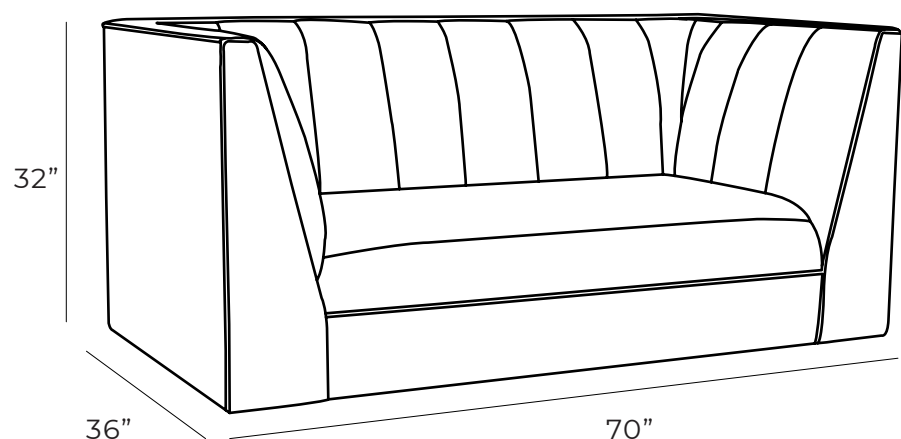

PAXTON

Condo Sofa

All our leather and fabric furniture can be customized to the size & colour of your choice. Also available as a condo sofa, loveseat, chair or sectional of any size. Bench made by Rawhide Leather Furniture in Toronto, Canada.

Overall Dimensions

Arm Height	32"
Arm Width	10"
Seat Height	16"
Seat Depth	24"

Measurements	Length	Depth	Height
Sofa	90"	36"	32"
Condo (as Shown)	70"	36"	32"

***All measurements are approximate**

Available Styles

Condo

Sofa

Details

- Available in premium Italian top & full grain leathers or premium quality fabrics
- Handcrafted in Toronto, Canada by Rawhide
- Available in any depth and length
- Kiln-dried Canadian ethically sourced hardwood
- Eco-friendly construction
- Double-doweled frame
- Corner block joinery
- Evenly suspended steel springs
- All sofas available as 3 seat cushions & 3 back cushions or 2 seat cushions & 2 back cushions or bench seat & 2 back cushions
- Choose standard fills: Super soft, tahoe, medium, firm (poly fiber wrapped around a soya-based high density foam core)
- Down Topper (down, feather wrapped around a high density foam core)
- Premium fill: Feather Deluxe (down, feather envelope encased in commercial grade foam core)
- Ultra cell foam (high density foam designed for commercial and contract use)
- All furniture available with your choice of over 20 decorative nail options in varying sizes and colours. There is also the ability to omit studs from any piece
- Wood block feet available in multiple sizes and finishes. Chrome and brushed steel legs also available in multiple sizes
- Rawhide Leather and Fabric Furniture offers you a lifetime warranty on the construction and springs on your piece. To find out more about the best warranty in Canada, please visit our "Construction" page.