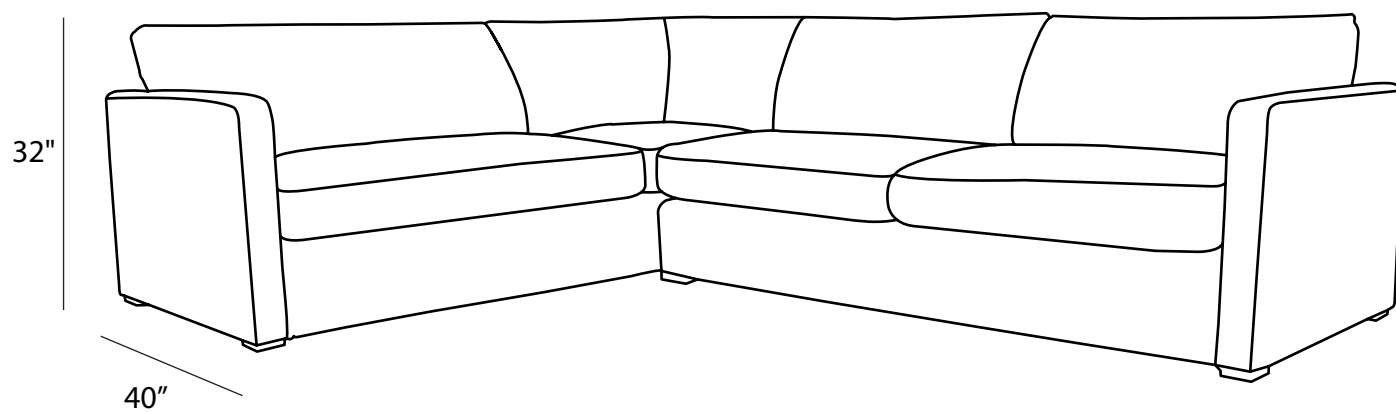

HAYWOOD

Sectional

All our leather and fabric furniture can be customized to the size & colour of your choice. Also available as a condo sofa, loveseat, chair or sectional of any size. Bench made by Rawhide Leather Furniture in Toronto, Canada.

Measurements	Length	Depth	Height
XL-Sofa	100"	40"	32"
Sofa	79"	40"	32"
Condo	70"	40"	32"
Love	56"	40"	32"

***All measurements are approximate**

Overall Dimensions

Arm Height	27"
Arm Width	5.5"
Seat Height	20"
Seat Depth	23"

Available Styles

XL-Sofa

Sofa

Condo

Loveseat

Details

- Available in premium Italian top & full grain leathers or premium quality fabrics
- Handcrafted in Toronto, Canada by Rawhide
- Available in any depth and length
- Kiln-dried Canadian ethically sourced hardwood
- Eco-friendly construction
- Double-doweled frame
- Corner block joinery
- Platinum drop in coil suspension, 9 coils per seat, hand stuffed for noise dampening
- All sofas available as 3 seat cushions & 3 back cushions or 2 seat cushions & 2 back cushions or bench seat & 2 back cushions
- Choose standard fills: Super soft, tahoe, medium, firm (poly fiber wrapped around a soya-based high density foam core)
- Down Topper (down, feather wrapped around a high density foam core)
- Premium fill: Feather Deluxe (down, feather envelope encased in commercial grade foam core)
- Ultra cell foam (high density foam designed for commercial and contract use)
- All furniture available with your choice of over 20 decorative nail options in varying sizes and colours. There is also the ability to omit studs from any piece
- Wood block feet available in multiple sizes and finishes. Chrome and brushed steel legs also available in multiple sizes
- Rawhide Leather and Fabric Furniture offers you a lifetime warranty on the construction and springs on your piece. To find out more about the best warranty in Canada, please visit our "Construction" page.