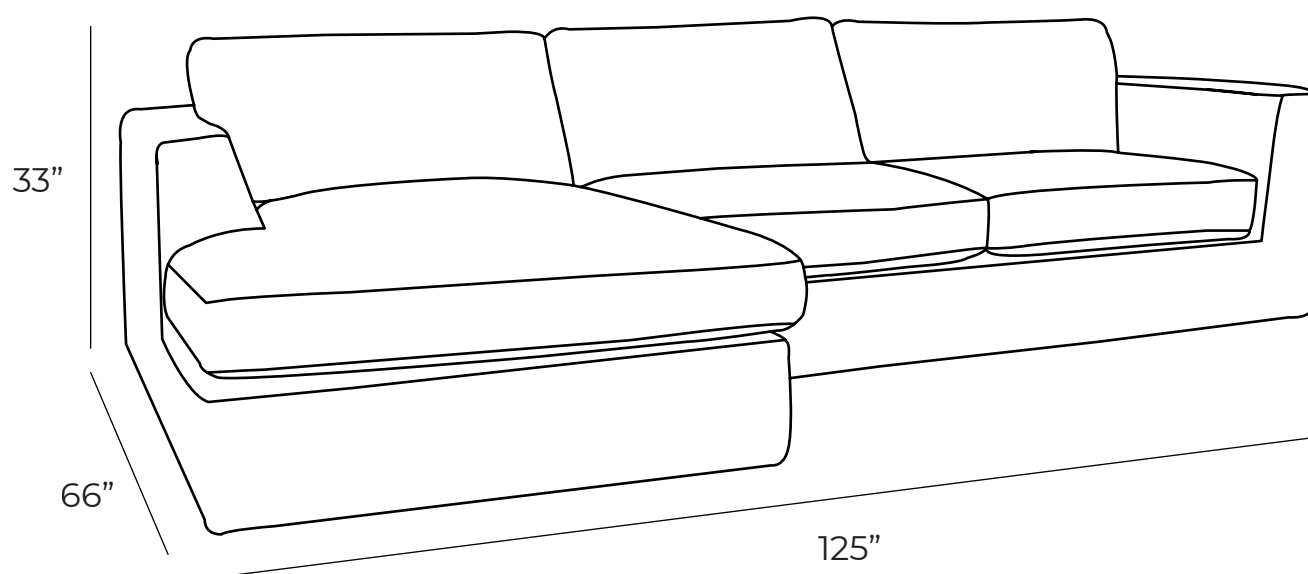

## Sectional

If you're looking for a sectional in a league of its own, look no further than the Laila. Looking good from all sides, this sophisticated sectional is just the right piece to transform your room from ordinary to extraordinary.

Measurements	Length	Depth	Height
Sectional (as Shown)	125"	40"	33"
1 Arm Chaise LHF/RHF	45"	66"	33"
1 Arm Sofa LHF/RHF	80"	40"	33"
1 Arm Condo Sofa LHF/RHF	70"	40"	33"

**\*All measurements are approximate**

### Overall Dimensions

Arm Height	27"
Arm Width	10"
Seat Height	18.5"
Seat Depth	23"