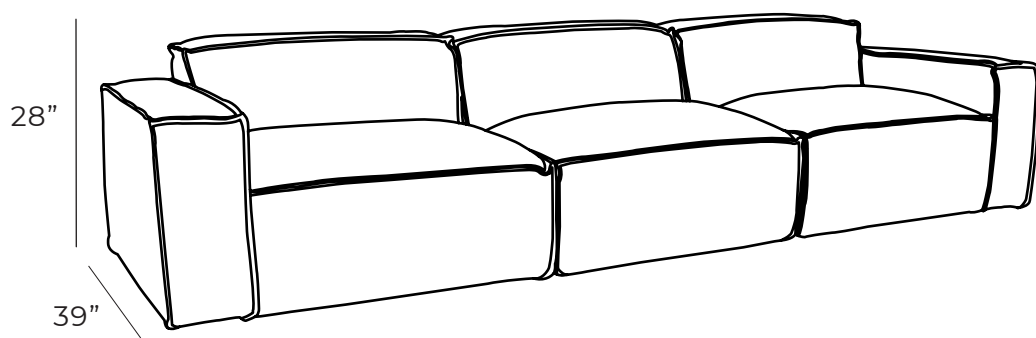

COSMO

Modular Sofa

All our leather and fabric furniture can be customized to the size & colour of your choice. Also available as a condo sofa, loveseat, chair or sectional of any size. Bench made by Rawhide Leather Furniture in Toronto, Canada.

Overall Dimensions

Arm Height	23"
Arm Width	10"
Seat Height	17.5"
Seat Depth	23.5"

Measurements	Length	Depth	Height
Corner	39"	39"	28"
Armless Chair	37"	39"	28"
Armless Jr.	47"	39"	28"
Ottoman	39"	39"	17.5"

Available Styles

***All measurements are approximate**

Modular Sofa

Ottoman

Sofa & Ottoman

Sofa

L - Sectional

U - Sectional