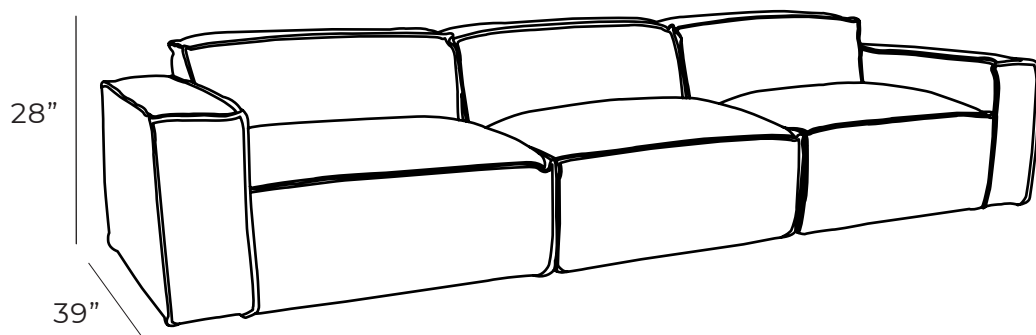

COMO

Modular Sofa

All our leather and fabric furniture can be customized to the size & colour of your choice. Also available as a condo sofa, loveseat, chair or sectional of any size. Bench made by Rawhide Leather Furniture in Toronto, Canada.

Overall Dimensions

| | |
|-------------|-------|
| Arm Height | 23" |
| Arm Width | 10" |
| Seat Height | 17.5" |
| Seat Depth | 23.5" |

| Measurements | Length | Depth | Height |
|---------------|--------|-------|--------|
| Corner | 39" | 39" | 28" |
| Armless Chair | 37" | 39" | 28" |
| Armless Jr. | 47" | 39" | 28" |
| Ottoman | 39" | 39" | 17.5" |

Available Styles

***All measurements are approximate**

Modular Sofa

Ottoman

Sofa & Ottoman

Sofa

L - Sectional

U - Sectional