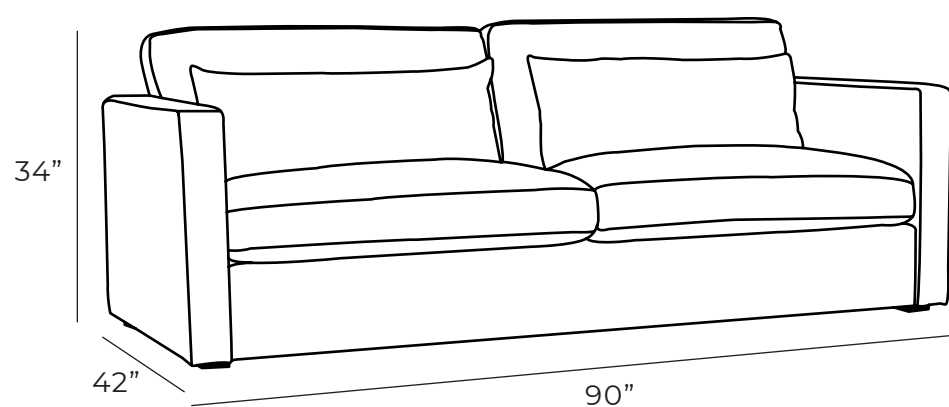

HAYWOOD

Sofa

All our leather and fabric furniture can be customized to the size & colour of your choice. Also available as a condo sofa, loveseat, chair or sectional of any size. Bench made by Rawhide Leather Furniture in Toronto, Canada.

Overall Dimensions

Arm Height	0"
Arm Width	0"
Seat Height	0"
Seat Depth	0"

Measurements	Length	Depth	Height
Sofa	90"	42"	34"
Condo	70"	42"	34"
Chair	33"	42"	34"
Chair (Oversize)	56"	42"	34"

***All measurements are approximate**

Available Styles

Chair

Oversize Chair

Condo

Sofa

Details

- Available in premium Italian top & full grain leathers or premium quality fabrics
- Handcrafted in Toronto, Canada by Rawhide
- Available in any depth and length
- Kiln-dried Canadian ethically sourced hardwood
- Eco-friendly construction
- Double-doweled frame
- Corner block joinery
- Platinum drop in coil suspension, 9 coils per seat, hand stuffed for noise dampening
- All sofas available as 3 seat cushions & 3 back cushions or 2 seat cushions & 2 back cushions or bench seat & 2 back cushions
- Choose standard fills: Super soft, tahoe, medium, firm (poly fiber wrapped around a soya-based high density foam core)
- Down Topper (down, feather wrapped around a high density foam core)
- Premium fill: Feather Deluxe (down, feather envelope encased in commercial grade foam core)
- Ultra cell foam (high density foam designed for commercial and contract use)
- All furniture available with your choice of over 20 decorative nail options in varying sizes and colours. There is also the ability to omit studs from any piece
- Wood block feet available in multiple sizes and finishes. Chrome and brushed steel legs also available in multiple sizes
- Rawhide Leather and Fabric Furniture offers you a lifetime warranty on the construction and springs on your piece. To find out more about the best warranty in Canada, please visit our "Construction" page.