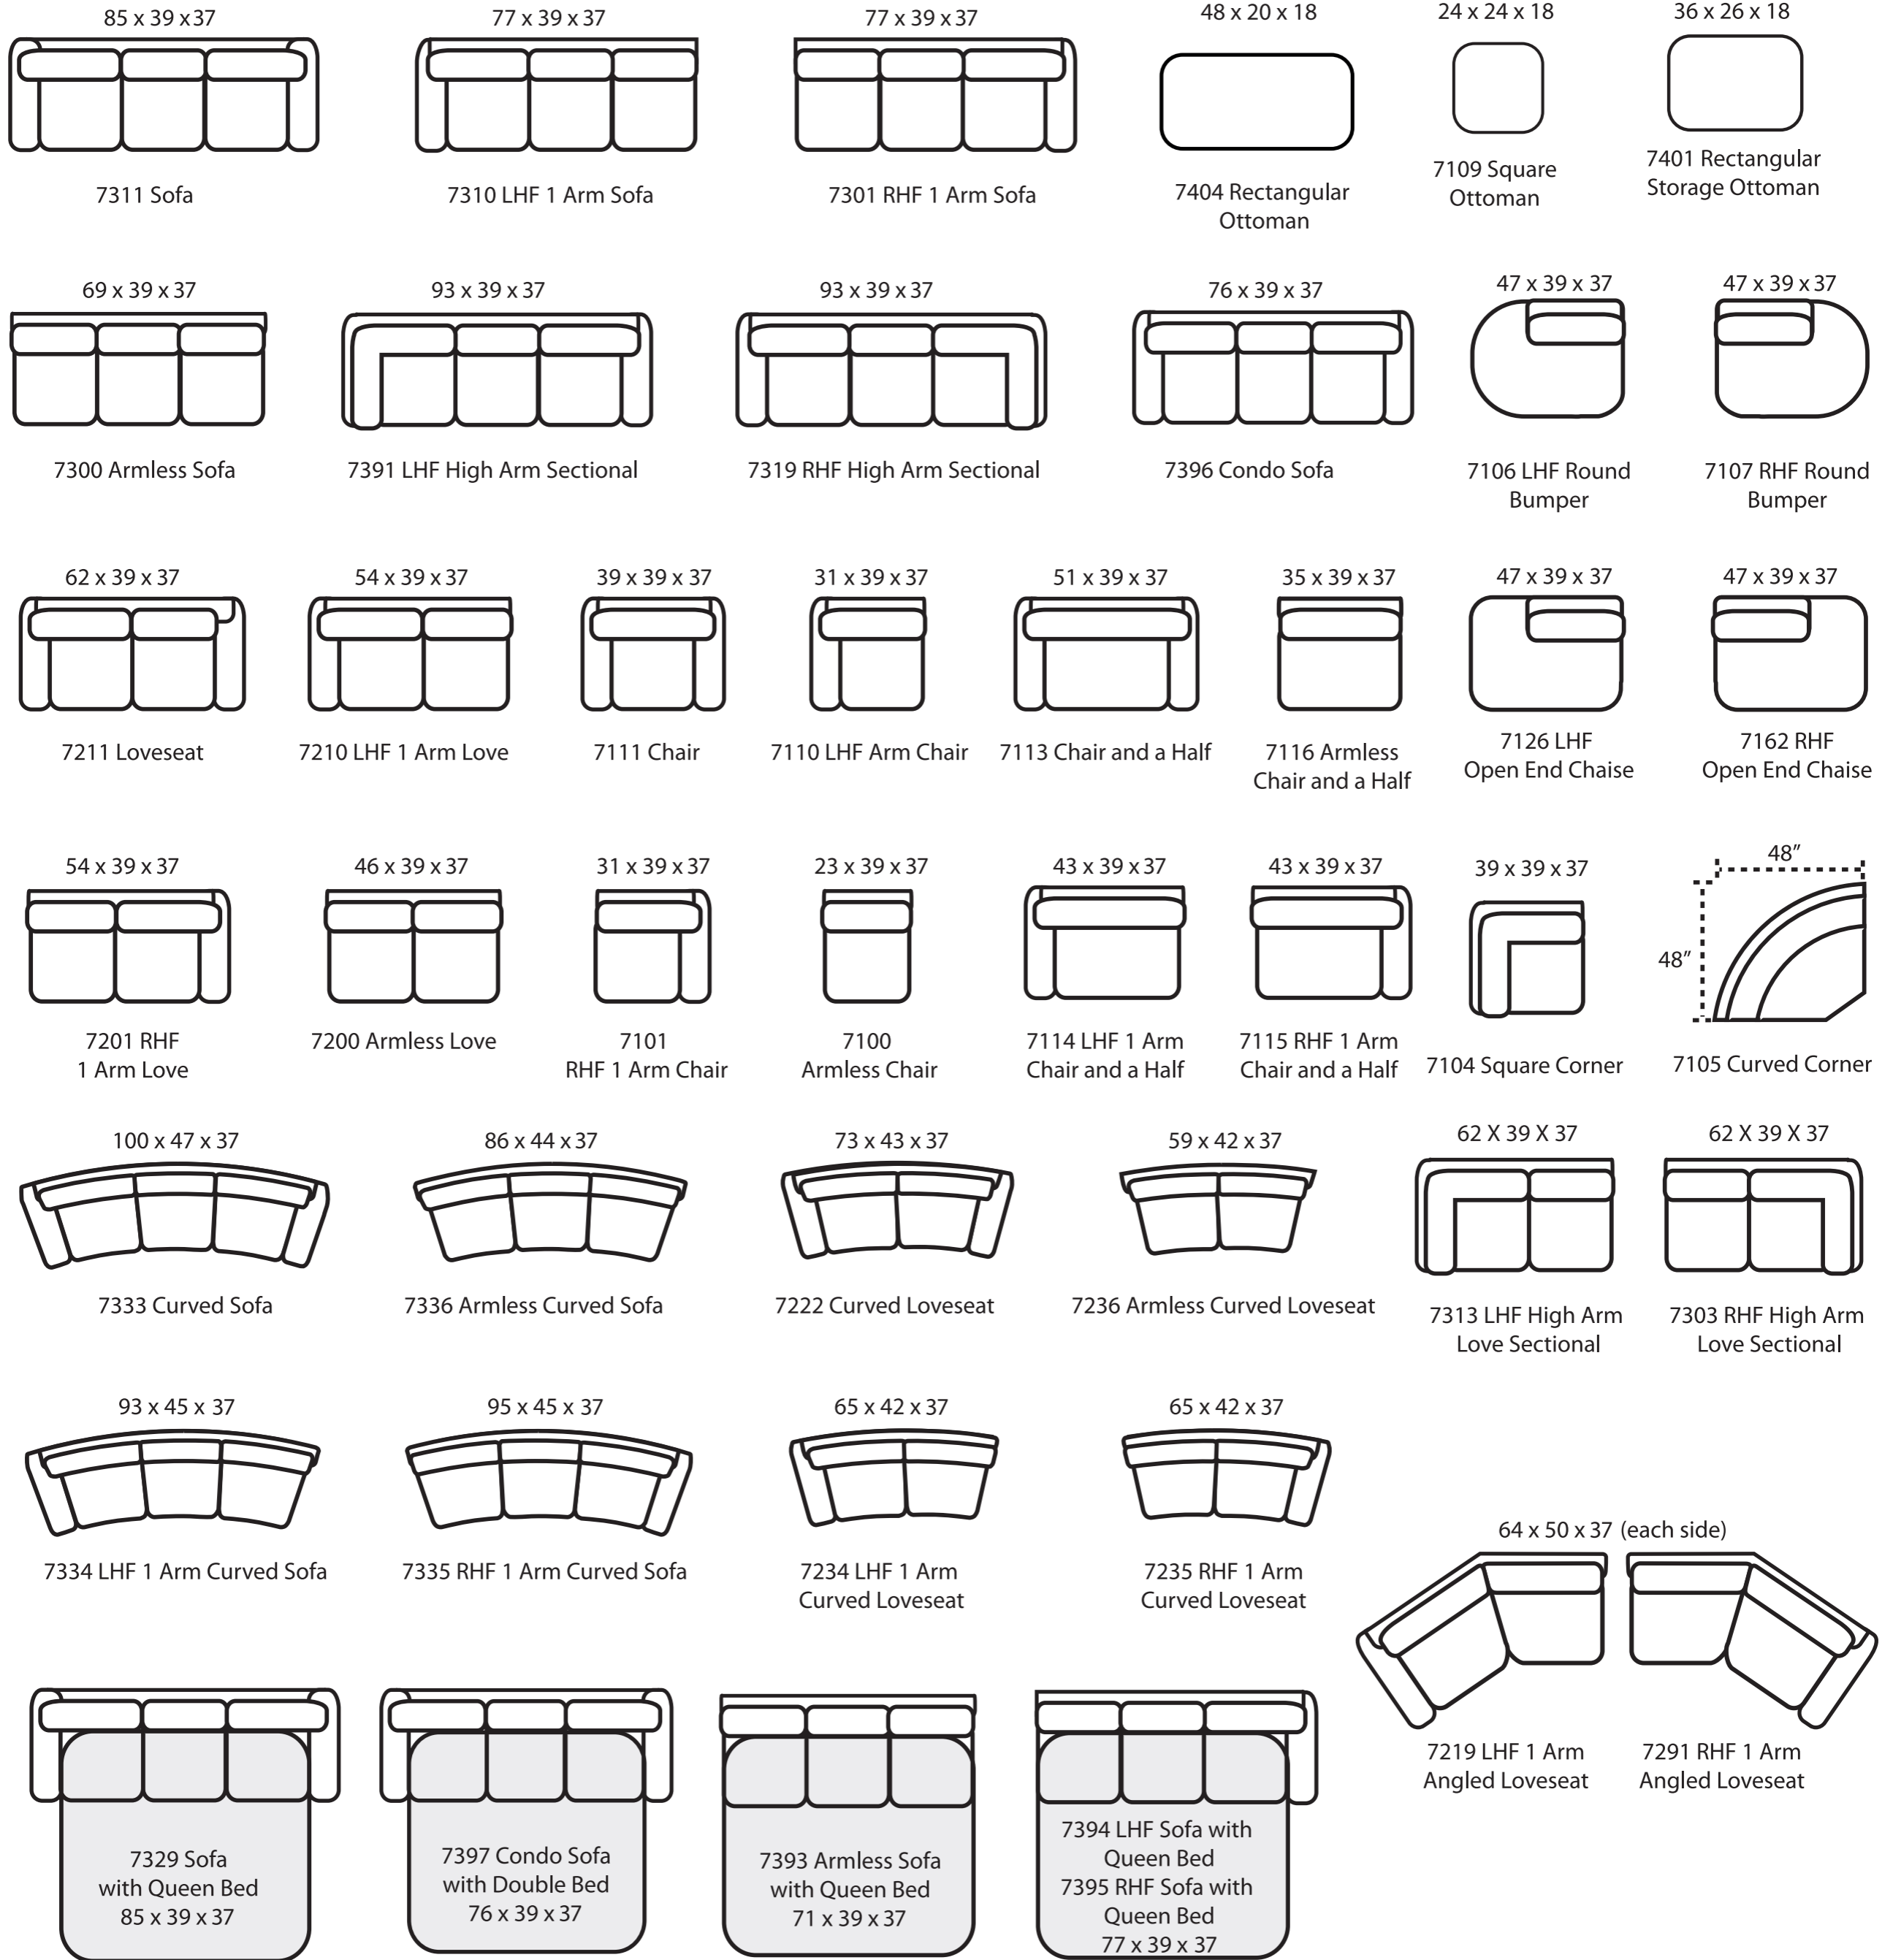

Style Configurations Options 39" depth

*All measurements are approximate
Depth 39", Height is 36" and Seat Height is 18".