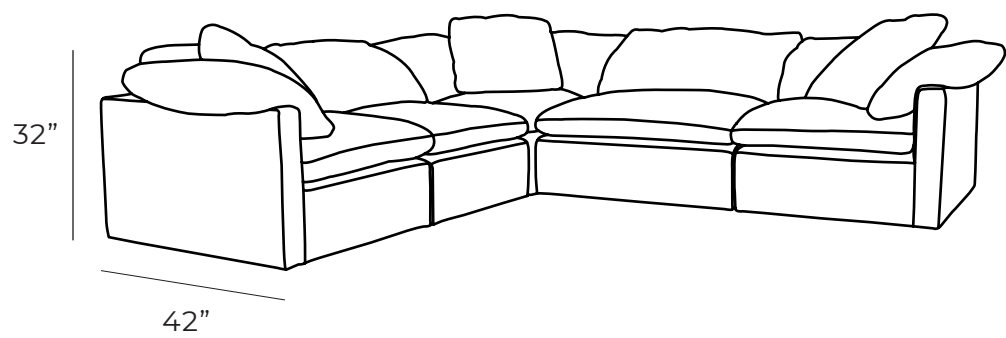

CLOUD TRACK ARM

Modular Sectional

Exceedingly comfortable deep seating makes the Cloud modular collection perfect for lounging in extraordinary contentment. Oversized down pillows create the perfect spot for relaxing in the utmost style.

Overall Dimensions

Arm Height	24"
Arm Width	5"
Seat Height	17"
Seat Depth	27"

Measurements	Length	Depth	Height
1 Arm Chair (LHF/RHF)	37"	42"	32"
Corner	42"	42"	32"
Armless Chair	42"	42"	32"
Armless Jr.	32"	42"	32"
Ottoman	37"	42"	17"