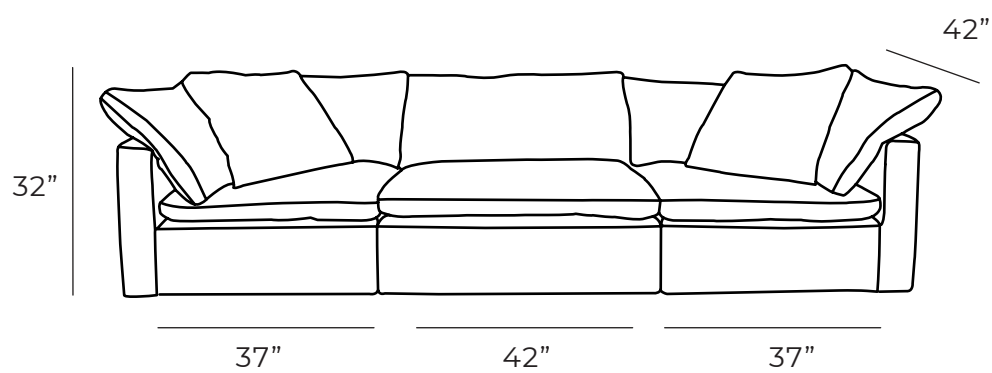

### Overall Dimensions

Arm Height	24"
Arm Width	5"
Seat Height	17"
Seat Depth	27"

Measurements	Length	Depth	Height
Sofa (Modular) as Shown	116"	42"	32"
Corner Track Arm	37"	42"	32"
Armless Chair	42"	42"	32"
Armless Jr.	32"	42"	32"
Ottoman	37"	42"	17"