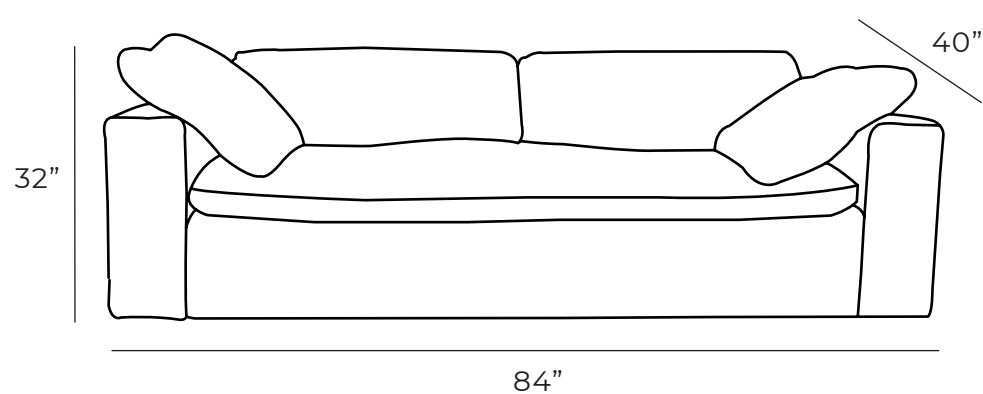

## Sofa

Exceedingly comfortable deep seating makes the CLOUD modular collection perfect for lounging in extraordinary contentment. Oversized down pillows create the perfect spot for relaxing in the utmost style.

### Overall Dimensions

Arm Height	24"
Arm Width	10"
Seat Height	17"
Seat Depth	27"

Measurements	Length	Depth	Height
Sofa	84"	40"	32"
Sofa XL	103"	40"	32"

**\*All measurements are approximate**