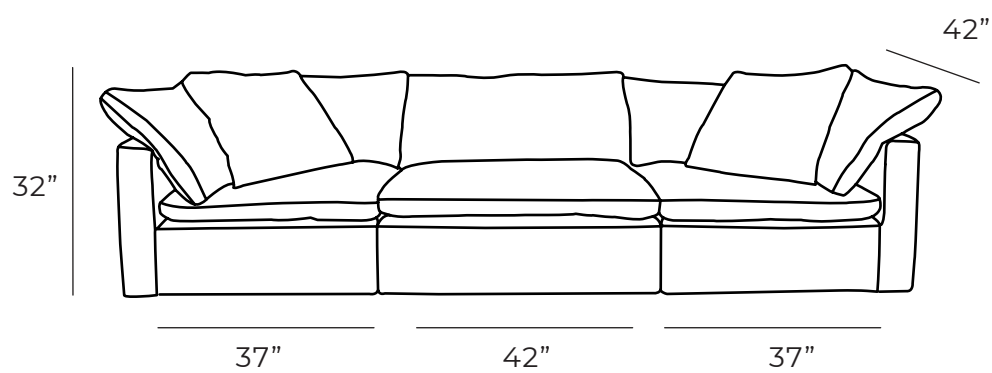

Overall Dimensions

Arm Height	24"
Arm Width	5"
Seat Height	17"
Seat Depth	27"

Measurements	Length	Depth	Height
Sofa (Modular) as Shown	116"	42"	32"
Corner Track Arm	37"	42"	32"
Armless Chair	42"	42"	32"
Armless Jr.	32"	42"	32"
Ottoman	37"	42"	17"