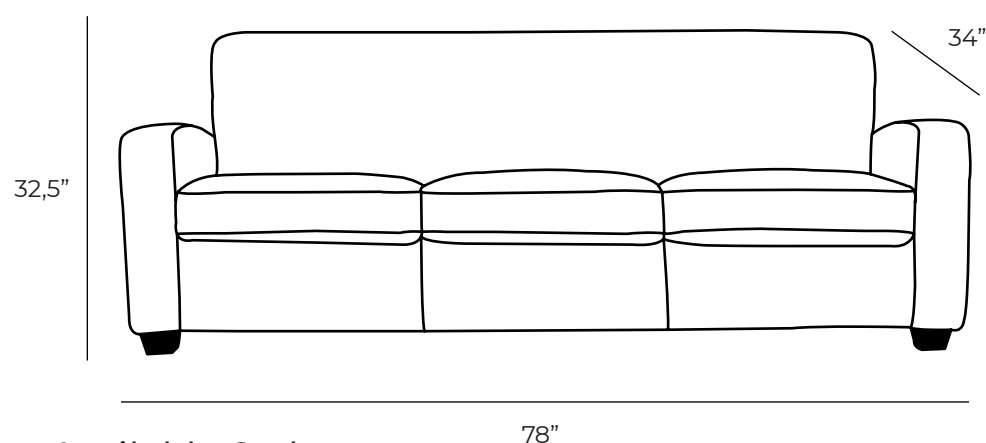

STELLA

Sofa

All our leather and fabric furniture can be customized to the size & colour of your choice. Also available as a condo sofa, loveseat, chair or sectional of any size. Bench made by Rawhide Leather Furniture in Toronto, Canada.

Overall Dimensions

Arm Height	22.5"
Arm Width	6"
Seat Height	17"
Seat Depth	22"

Measurements	Length	Depth	Height
Sofa (as Shown)	78"	34"	32.5"
Loveseat	56"	34"	32.5"
Chair	34"	34"	32.5"

Available Styles

78"

***All measurements are approximate**

Chair

Oversize Chair

Loveseat

Sofa

Details

- Available in premium Italian top & full grain leathers or premium quality fabrics
- Handcrafted in Toronto, Canada by Rawhide
- Available in any depth and length
- Kiln-dried Canadian ethically sourced hardwood
- Eco-friendly construction
- Double-doweled frame
- Corner block joinery
- Evenly suspended steel springs
- All sofas available as 3 seat cushions & 3 back cushions or 2 seat cushions & 2 back cushions or bench seat & 2 back cushions
- Choose standard fills: Super soft, tahoe, medium, firm (poly fiber wrapped around a soya-based high density foam core)
- Down Topper (down, feather wrapped around a high density foam core)
- Premium fill: Feather Deluxe (down, feather envelope encased in commercial grade foam core)
- Ultra cell foam (high density foam designed for commercial and contract use)
- All furniture available with your choice of over 20 decorative nail options in varying sizes and colours. There is also the ability to omit studs from any piece
- Wood block feet available in multiple sizes and finishes. Chrome and brushed steel legs also available in multiple sizes
- Rawhide Leather and Fabric Furniture offers you a lifetime warranty on the construction and springs on your piece. To find out more about the best warranty in Canada, please visit our "Construction" page.