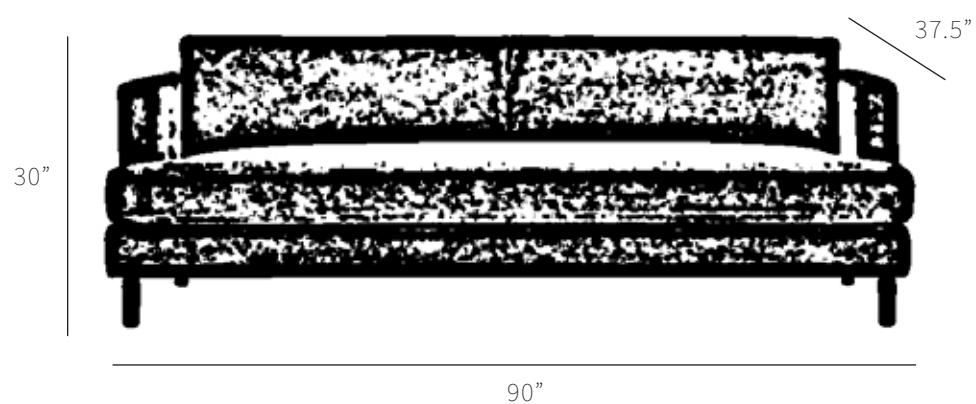

ROXANNE

Sofa

All our leather and fabric furniture can be customized to the size & colour of your choice. Also available as a condo sofa, loveseat, chair or sectional of any size. Bench made by Rawhide Leather Furniture in Toronto, Canada.

| Measurements | Length | Depth | Height |
|------------------|--------|-------|--------|
| Sofa (as Shown) | 90" | 37.5" | 30" |
| Loveseat | 66" | 37.5" | 30" |
| Condo | 78" | 37.5" | 30" |
| Chair (Oversize) | 50" | 37.5" | 30" |

***All measurements are approximate**

Available Styles

Chair

Loveseat

Condo

Sofa

Details

- Available in premium Italian top & full grain leathers or premium quality fabrics
- Handcrafted in Toronto, Canada by Rawhide
- Available in any depth and standard length
- Kiln-dried Canadian ethically sourced hardwood
- Eco-friendly construction
- Double-doweled frame
- Corner block joinery
- Evenly suspended steel springs
- All sofas available as 3 seat cushions & 3 back cushions or 2 seat cushions & 2 back cushions or bench seat & 2 back cushions
- Choose standard fills: Super soft, tahoe, medium, firm (poly fiber wrapped around a soya-based high density foam core)
- Down Topper (down, feather wrapped around a high density foam core)
- Premium fill: Feather Deluxe (down, feather envelope encased in commercial grade foam core)
- Ultra cell foam (high density foam designed for commercial and contract use)
- All furniture available with your choice of over 20 decorative nail options in varying sizes and colours. There is also the ability to omit studs from any piece
- Wood block feet available in multiple sizes and finishes. Chrome and brushed steel legs also available in multiple sizes
- Rawhide Leather and Fabric Furniture offers you a lifetime warranty on the construction and springs on your piece. To find out more about the best warranty in Canada, please visit our "Construction" page.