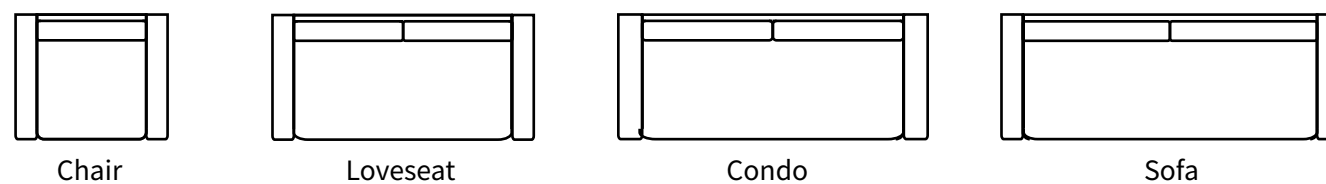

ROXANNE

Sofa

All our leather and fabric furniture can be customized to the size & colour of your choice. Also available as a condo sofa, loveseat, chair or sectional of any size. Bench made by Rawhide Leather Furniture in Toronto, Canada.

Measurements	Length	Depth	Height
Sofa (as Shown)	90"	39"	34"
Loveseat	68"	39"	34"
Condo	80"	39"	34"
Chair	35"	39"	34"

***All measurements are approximate**

Available Styles

Details

- Available in premium Italian top & full grain leathers or premium quality fabrics
- Handcrafted in Toronto, Canada by Rawhide
- Available in any depth and standard length
- Kiln-dried Canadian ethically sourced hardwood
- Eco-friendly construction
- Double-doweled frame
- Corner block joinery
- Evenly suspended steel springs
- All sofas available as 3 seat cushions & 3 back cushions or 2 seat cushions & 2 back cushions or bench seat & 2 back cushions
- Choose standard fills: Super soft, tahoe, medium, firm (poly fiber wrapped around a soya-based high density foam core)
- Down Topper (down, feather wrapped around a high density foam core)
- Premium fill: Feather Deluxe (down, feather envelope encased in commercial grade foam core)
- Ultra cell foam (high density foam designed for commercial and contract use)
- All furniture available with your choice of over 20 decorative nail options in varying sizes and colours. There is also the ability to omit studs from any piece
- Wood block feet available in multiple sizes and finishes. Chrome and brushed steel legs also available in multiple sizes
- Rawhide Leather and Fabric Furniture offers you a lifetime warranty on the construction and springs on your piece. To find out more about the best warranty in Canada, please visit our "Construction" page.