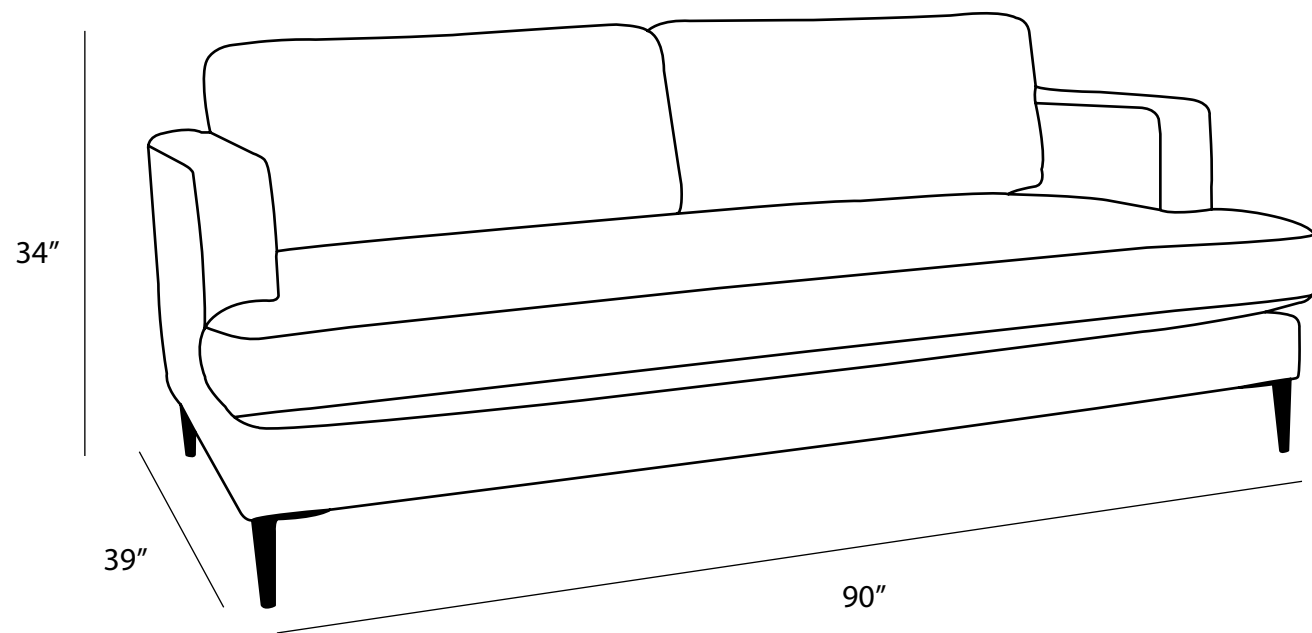

ROXANNE

Sofa

All our leather and fabric furniture can be customized to the size & colour of your choice. Also available as a condo sofa, loveseat, chair or sectional of any size. Bench made by Rawhide Leather Furniture in Toronto, Canada.

Measurements	Length	Depth	Height
Sofa (as Shown)	90"	39"	34"
Loveseat	68"	39"	34"
Condo	80"	39"	34"
Chair	35"	39"	34"

***All measurements are approximate**

Available Styles

Details

- Available in premium Italian top & full grain leathers or premium quality fabrics
- Handcrafted in Toronto, Canada by Rawhide
- Available in any depth and standard length
- Kiln-dried Canadian ethically sourced hardwood
- Eco-friendly construction
- Double-doweled frame
- Corner block joinery
- Evenly suspended steel springs
- All sofas available as 3 seat cushions & 3 back cushions or 2 seat cushions & 2 back cushions or bench seat & 2 back cushions
- Choose standard fills: Super soft, tahoe, medium, firm (poly fiber wrapped around a soya-based high density foam core)
- Down Topper (down, feather wrapped around a high density foam core)
- Premium fill: Feather Deluxe (down, feather envelope encased in commercial grade foam core)
- Ultra cell foam (high density foam designed for commercial and contract use)
- All furniture available with your choice of over 20 decorative nail options in varying sizes and colours. There is also the ability to omit studs from any piece
- Wood block feet available in multiple sizes and finishes. Chrome and brushed steel legs also available in multiple sizes
- Rawhide Leather and Fabric Furniture offers you a lifetime warranty on the construction and springs on your piece. To find out more about the best warranty in Canada, please visit our "Construction" page.