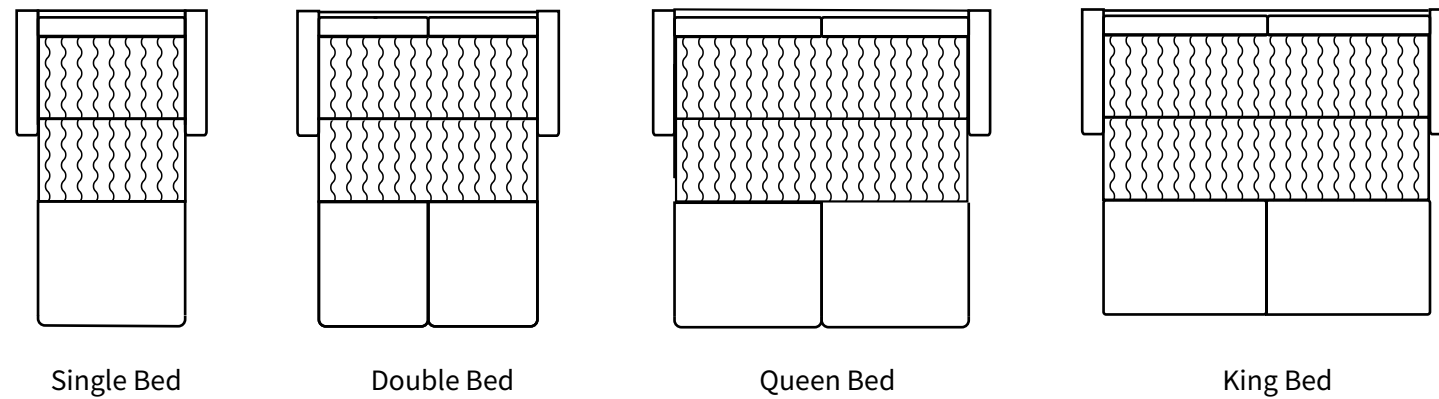

Details

- Available in premium Italian top & full grain leathers or premium quality fabrics
- Handcrafted in Toronto, Canada by Rawhide
- Kiln-dried Canadian ethically sourced hardwood
- Eco-friendly construction
- Double-doweled frame
- Corner block joinery
- All furniture available with your choice of over 20 decorative nail options in varying sizes and colours. There is also the ability to omit studs from any piece
- Wood block feet available in multiple sizes and finishes. Chrome and brushed steel legs also available in multiple sizes
- Rawhide Leather and Fabric Furniture offers you a lifetime warranty on the construction and springs on your piece. To find out more about the best warranty in Canada, please visit our "Construction" page.