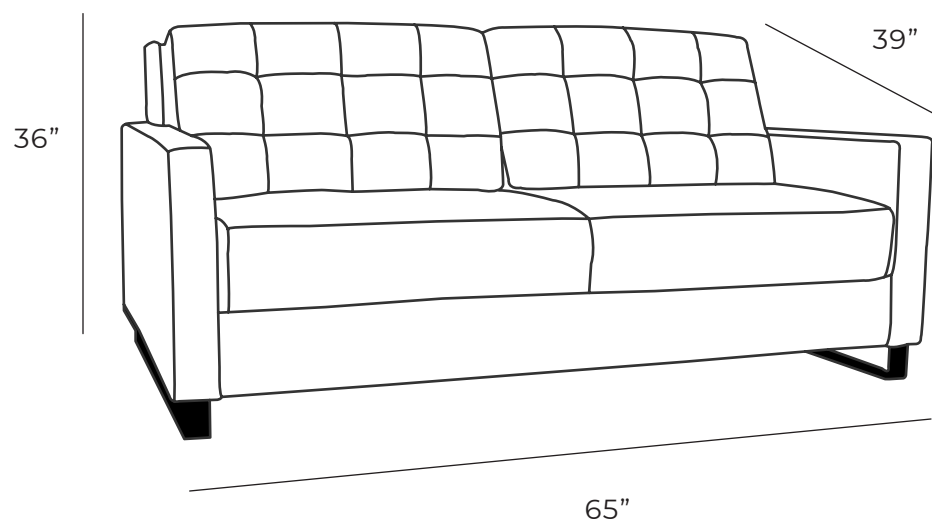

### Overall Dimensions

Arm Height	26"
Arm Width	4"
Seat Height	19"
Seat Depth	21"

Measurements	Length	Depth	Height
Single Bed	43"	39" - 85"	36"
Double Bed	65"	39" - 85"	36"
Queen Bed (as Shown)	72"	39" - 85"	36"
King Bed	88"	39" - 85"	36"