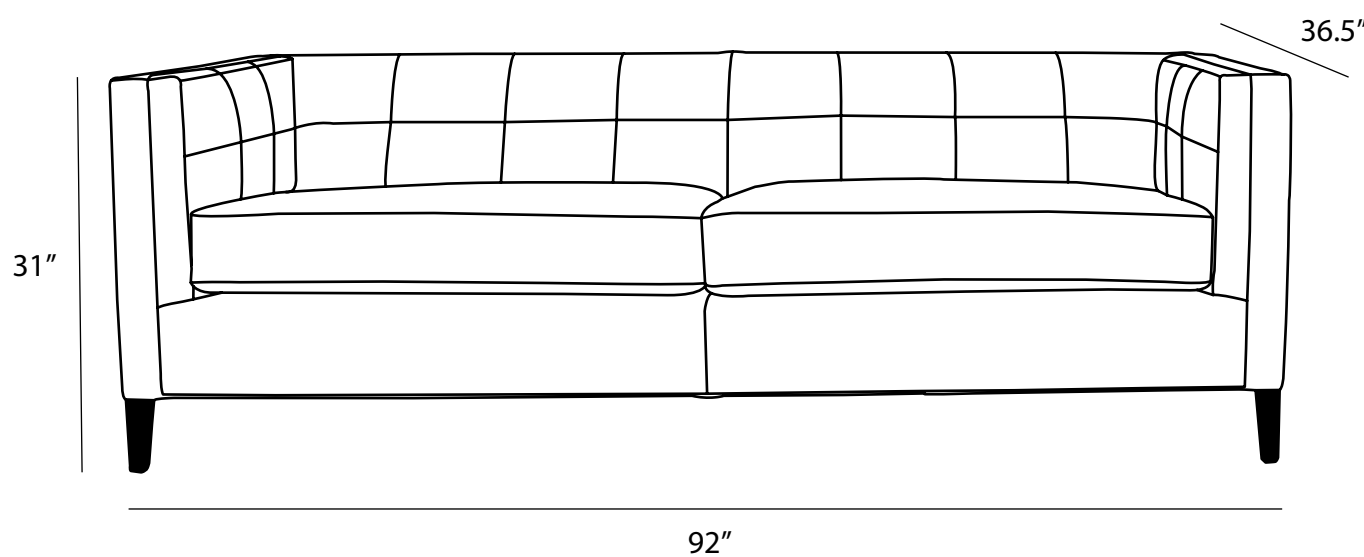

HOXTON

Sofa

All our leather and fabric furniture can be customized to the size & colour of your choice. Also available as a condo sofa, loveseat, chair or sectional of any size. Bench made by Rawhide Leather Furniture in Toronto, Canada.

Measurements	Length	Depth	Height
Sofa (as Shown)	92"	36.5"	31"
Loveseat	68"	36.5"	31"
Condo	80"	36.5"	31"
Chair	43"	36.5"	31"

***All measurements are approximate**

Available Styles

Chair

Loveseat

Condo

Sofa

Details

- Available in premium Italian top & full grain leathers or premium quality fabrics
- Handcrafted in Toronto, Canada by Rawhide
- Available in any depth and standard length
- Kiln-dried Canadian ethically sourced hardwood
- Eco-friendly construction
- Double-doweled frame
- Corner block joinery
- Evenly suspended steel springs
- Choose standard fills: Super soft, tahoe, medium, firm (poly fiber wrapped around a soya-based high density foam core)
- Down Topper (down, feather wrapped around a high density foam core)
- Premium fill: Feather Deluxe (down, feather envelope encased in commercial grade foam core)
- Ultra cell foam (high density foam designed for commercial and contract use)
- All furniture available with your choice of over 20 decorative nail options in varying sizes and colours. There is also the ability to omit studs from any piece
- Wood block feet available in multiple sizes and finishes. Chrome and brushed steel legs also available in multiple sizes
- Rawhide Leather and Fabric Furniture offers you a lifetime warranty on the construction and springs on your piece. To find out more about the best warranty in Canada, please visit our "Construction" page.