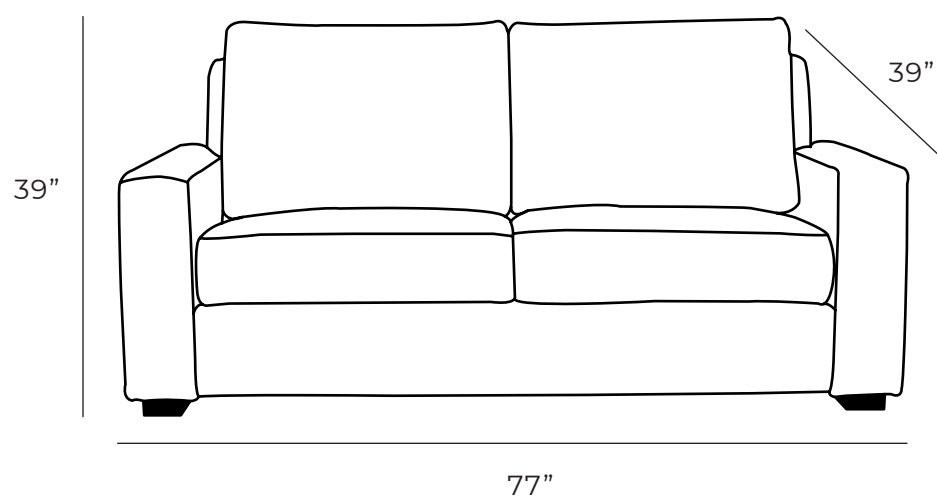

DUBLIN

Sleeper Queen Bed

All our leather and fabric furniture can be customized to colour of your choice. Also available as a condo sofa, loveseat, oversized chair or sectional. Bench made by Rawhide Leather Furniture in Toronto, Canada.

Overall Dimensions

Arm Height	23"
Arm Width	7"
Seat Height	19"
Seat Depth	20"

Measurements	Length	Depth	Height
Single Bed	50"	39" - 85"	39"
Double Bed	71"	39" - 85"	39"
Queen Bed (as Shown)	77"	39" - 85"	39"
King Bed	94"	39" - 85"	39"

Available Styles

***All measurements are approximate**

Single Bed

Double Bed

Queen Bed

King Bed

Details

- Available in premium Italian top & full grain leathers or premium quality fabrics
- Handcrafted in Toronto, Canada by Rawhide
- Kiln-dried Canadian ethically sourced hardwood
- Eco-friendly construction
- Double-doweled frame
- Corner block joinery
- All furniture available with your choice of over 20 decorative nail options in varying sizes and colours. There is also the ability to omit studs from any piece
- Wood block feet available in multiple sizes and finishes. Chrome and brushed steel legs also available in multiple sizes
- Rawhide Leather and Fabric Furniture offers you a lifetime warranty on the construction and springs on your piece. To find out more about the best warranty in Canada, please visit our "Construction" page.