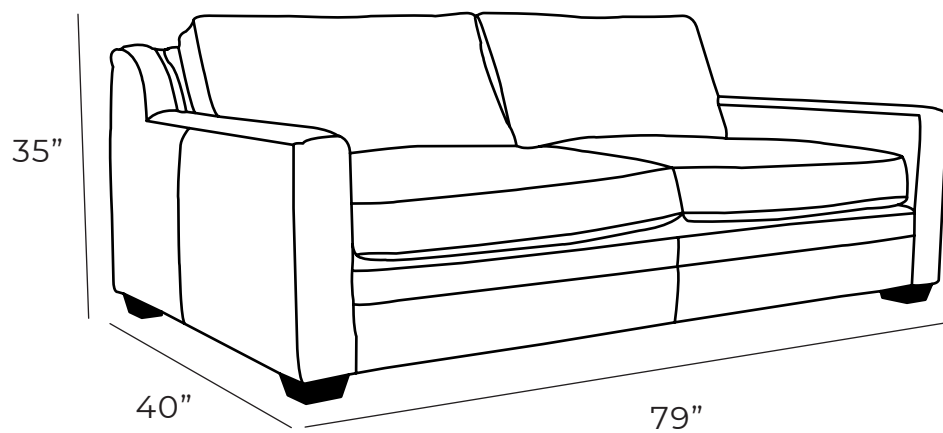

Overall Dimensions

| | |
|-------------|------|
| Arm Height | 24" |
| Arm Width | 4.5" |
| Seat Height | 18" |
| Seat Depth | 24" |

| Measurements | Length | Depth | Height |
|------------------|--------|-------|--------|
| Sofa (as Shown) | 79" | 40" | 35" |
| Loveseat | 54" | 40" | 35" |
| Condo | 69" | 40" | 35" |
| Chair | 31" | 40" | 35" |
| Chair (Oversize) | 43" | 40" | 35" |

Sofa & Ottoman

L - Sectional

U - Sectional

Details

- Available in premium Italian top & full grain leathers or premium quality fabrics
- Handcrafted in Toronto, Canada by Rawhide
- Available in any depth and length
- Kiln-dried Canadian ethically sourced hardwood
- Eco-friendly construction
- Double-doweled frame
- Corner block joinery
- Platinum drop in coil suspension, 9 coils per seat, hand stuffed for noise dampening
- All sofas available as 3 seat cushions & 3 back cushions or 2 seat cushions & 2 back cushions or bench seat & 2 back cushions
- Choose standard fills: Super soft, tahoe, medium, firm (poly fiber wrapped around a soya-based high density foam core)
- Down Topper (down, feather wrapped around a high density foam core)
- Premium fill: Feather Deluxe (down, feather envelope encased in commercial grade foam core)
- Ultra cell foam (high density foam designed for commercial and contract use)
- All furniture available with your choice of over 20 decorative nail options in varying sizes and colours. There is also the ability to omit studs from any piece
- Wood block feet available in multiple sizes and finishes. Chrome and brushed steel legs also available in multiple sizes
- Rawhide Leather and Fabric Furniture offers you a lifetime warranty on the construction and springs on your piece. To find out more about the best warranty in Canada, please visit our "Construction" page.