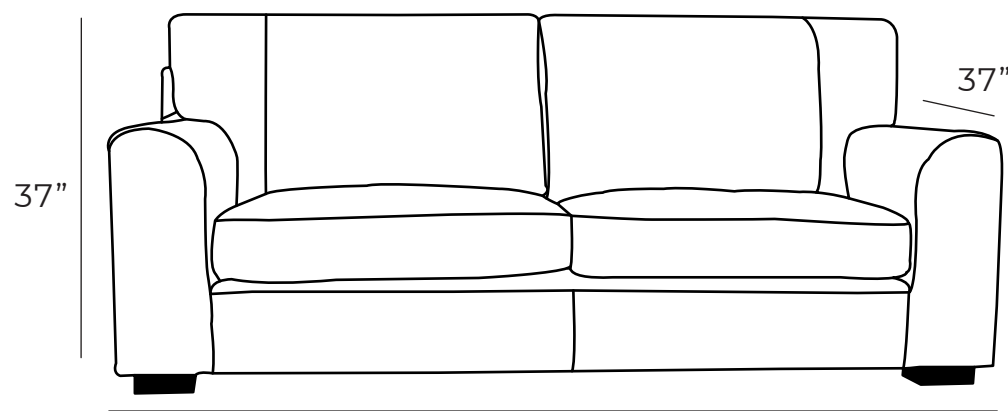

SUZANNA

Sofa

The Suzanna sofa comes standard with two over two oversized cushions with seamless back seats while offering the mixed arm design lines being the track arm and scrolled arm.

All our leather and fabric furniture can be customized to the size & colour of your choice. Also available as a condo sofa, loveseat, chair or sectional of any size. Bench made by Rawhide Leather Furniture in Toronto, Canada.

Overall Dimensions

Arm Height	26"
Arm Width	10"
Seat Height	18"
Seat Depth	20.5"

Measurements	Length	Depth	Height
Sofa (as Shown)	90"	37"	37"
Condo	81"	37"	37"
Loveseat	66"	37"	37"
Chair	43"	37"	37"
Chair (Oversize)	55"	37"	37"

Available Styles

90"

***All measurements are approximate**

Chair

Oversize Chair

Loveseat

Condo

Sofa