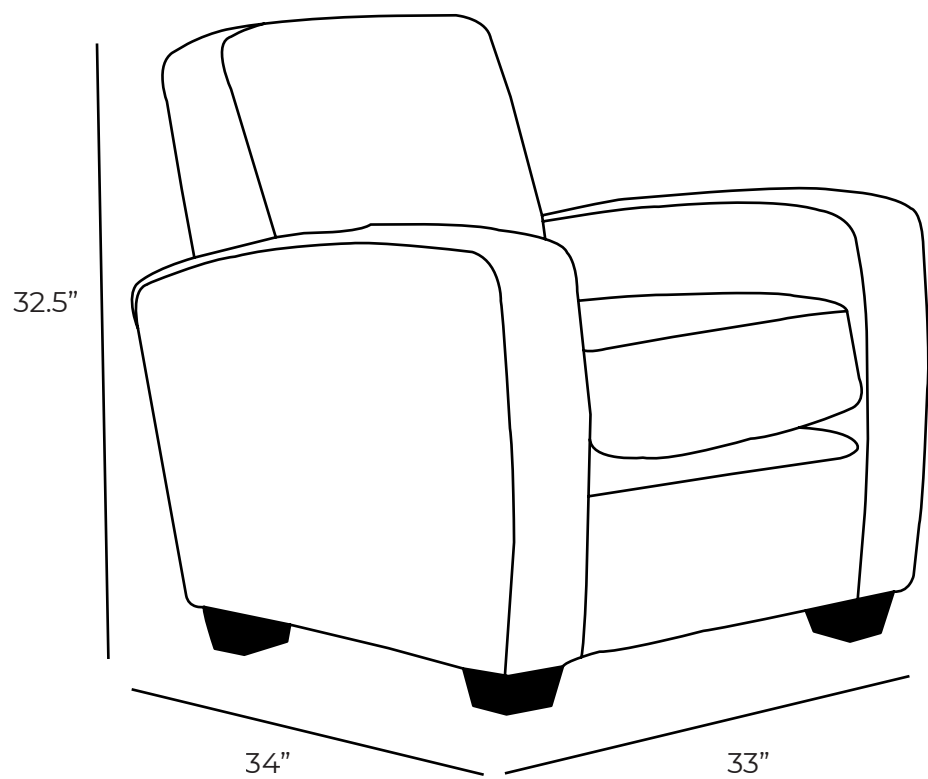

STELLA

Chair / (Swivel Available)

All our leather and fabric furniture can be customized to colour of your choice. Made by Rawhide Leather Furniture in Toronto, Canada.

Overall Dimensions

Arm Height	23.5"
Arm Width	6"
Seat Height	17"
Seat Depth	22"

Measurements	Length	Depth	Height
--------------	--------	-------	--------

Chair	33"	34"	32.5"
-------	-----	-----	-------

***All measurements are approximate**

Available Styles

Chair

Swivel Chair

Details

- Available in premium Italian top & full grain leathers or premium quality fabrics
- Handcrafted in Toronto, Canada by Rawhide
- Available in any depth and length
- Kiln-dried Canadian ethically sourced hardwood
- Eco-friendly construction
- Double-doweled frame
- Corner block joinery
- Evenly suspended steel springs
- Choose standard fills: Super soft, tahoe, medium, firm (poly fiber wrapped around a soya-based high density foam core)
- Premium fill: Feather Deluxe (down, feather envelope encased in commercial grade foam core)
- Ultra cell foam (high density foam designed for commercial and contract use)
- All furniture available with your choice of over 20 decorative nail options in varying sizes and colours. There is also the ability to omit studs from any piece
- Wood block feet available in multiple sizes and finishes. Chrome and brushed steel legs also available in multiple sizes
- Rawhide Leather and Fabric Furniture offers you a lifetime warranty on the construction and springs on your piece. To find out more about the best warranty in Canada, please visit our "Construction" page.