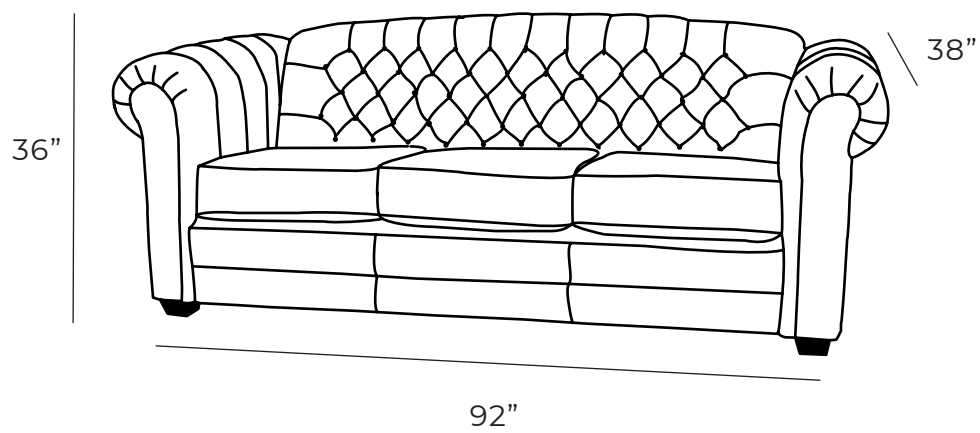

SEATTLE

Sofa

The Seattle sofa is a sophisticated streamlined design that entails a hand tufted back and inside channeled arms.

All our leather and fabric furniture can be customized to the size & colour of your choice. Also available as a condo sofa, loveseat, chair or sectional of any size. Bench made by Rawhide Leather Furniture in Toronto, Canada.

Measurements	Length	Depth	Height
Sofa (as Shown)	92"	38"	36"
Loveseat	60"	38"	36"
Chair	52"	38"	36"

Available Styles

***All measurements are approximate**

Chair

Loveseat

Sofa

Sofa & Ottoman

Details

- Available in premium Italian top & full grain leathers or premium quality fabrics
- Handcrafted in Toronto, Canada by Rawhide
- Available in any depth and standard length
- Kiln-dried Canadian ethically sourced hardwood
- Eco-friendly construction
- Double-doweled frame
- Corner block joinery
- Platinum drop in coil suspension, 9 coils per seat, hand stuffed for noise dampening
- All sofas available as 3 seat cushions & 3 back cushions or 2 seat cushions & 2 back cushions or bench seat & 2 back cushions
- Choose standard fills: Super soft, tahoe, medium, firm (poly fiber wrapped around a soya-based high density foam core)
- Down Topper (down, feather wrapped around a high density foam core)
- Premium fill: Feather Deluxe (down, feather envelope encased in commercial grade foam core)
- Ultra cell foam (high density foam designed for commercial and contract use)
- All furniture available with your choice of over 20 decorative nail options in varying sizes and colours. There is also the ability to omit studs from any piece
- Wood block feet available in multiple sizes and finishes. Chrome and brushed steel legs also available in multiple sizes
- Rawhide Leather and Fabric Furniture offers you a lifetime warranty on the construction and springs on your piece. To find out more about the best warranty in Canada, please visit our "Construction" page.