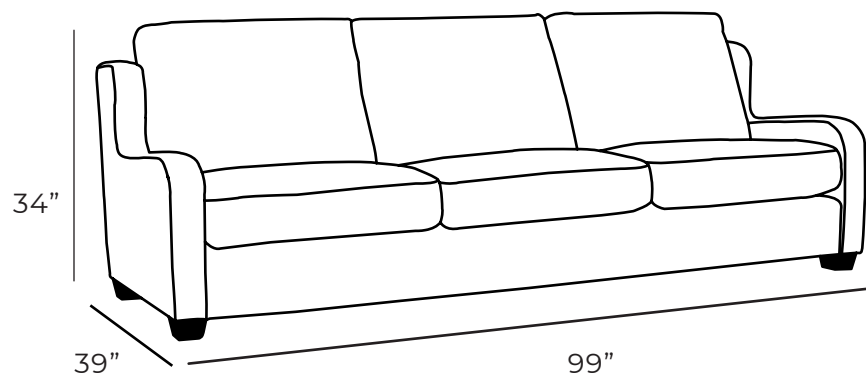

SAVOY

X-Long Sofa

Savoy is a comfortable masterpiece with beautifully sculpted arms draping away from its back cushions. Elegant enough for that special setting while still being relaxed in spirit to blend nicely into any casual living space.

Overall Dimensions

Arm Height	21"
Arm Width	4.5"
Seat Height	17.5"
Seat Depth	22"

Measurements	Length	Depth	Height
X-Long Sofa (as Shown)	99"	39"	34"
Sofa	78"	39"	34"
Loveseat	55"	39"	34"
Condo	69"	39"	34"
Chair	32"	39"	34"
Chair (Oversize)	44"	39"	34"

L - Sectional

U - Sectional

***All measurements are approximate**

Details

- Available in premium Italian top & full grain leathers or premium quality fabrics
- Handcrafted in Toronto, Canada by Rawhide
- Available in any depth and length
- Kiln-dried Canadian ethically sourced hardwood
- Eco-friendly construction
- Double-doweled frame
- Corner block joinery
- Platinum drop in coil suspension, 9 coils per seat, hand stuffed for noise dampening
- All sofas available as 3 seat cushions & 3 back cushions or 2 seat cushions & 2 back cushions or bench seat & 2 back cushions
- Choose standard fills: Super soft, tahoe, medium, firm (poly fiber wrapped around a soya-based high density foam core)
- Down Topper (down, feather wrapped around a high density foam core)
- Premium fill: Feather Deluxe (down, feather envelope encased in commercial grade foam core)
- Ultra cell foam (high density foam designed for commercial and contract use)
- All furniture available with your choice of over 20 decorative nail options in varying sizes and colours. There is also the ability to omit studs from any piece
- Wood block feet available in multiple sizes and finishes. Chrome and brushed steel legs also available in multiple sizes
- Rawhide Leather and Fabric Furniture offers you a lifetime warranty on the construction and springs on your piece. To find out more about the best warranty in Canada, please visit our "Construction" page.