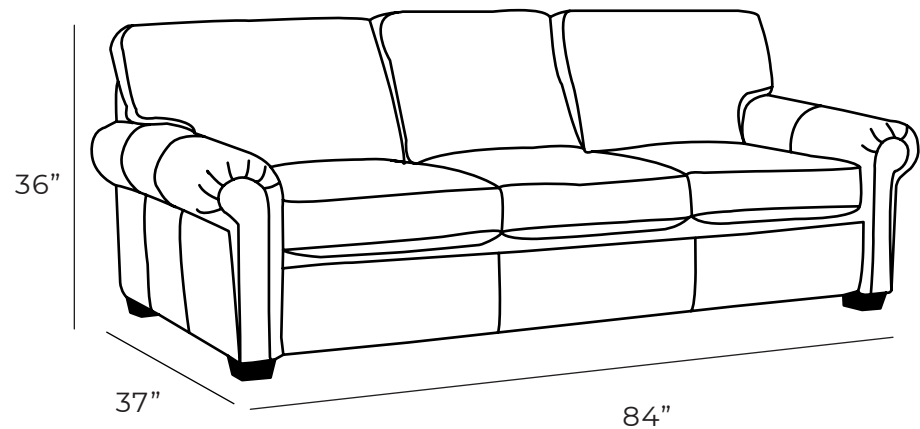

### Overall Dimensions

Arm Height	24"
Arm Width	8"
Seat Height	19"
Seat Depth	21"

Measurements	Length	Depth	Height
Sofa (as Shown)	84"	37"	36"
X-Long Sofa (4 over 4)	108"	37"	36"
Loveseat	62"	37"	36"
Chair	39"	37"	36"
Chair (Oversize)	51"	37"	36"

### Details

- Available in premium Italian top & full grain leathers or premium quality fabrics
- Handcrafted in Toronto, Canada by Rawhide
- Available in any depth and length
- Kiln-dried Canadian ethically sourced hardwood
- Eco-friendly construction
- Double-doweled frame
- Corner block joinery
- Platinum drop in coil suspension, 9 coils per seat, hand stuffed for noise dampening
- All sofas available as 3 seat cushions & 3 back cushions or 2 seat cushions & 2 back cushions or bench seat & 2 back cushions
- Choose standard fills: Super soft, tahoe, medium, firm (poly fiber wrapped around a soya-based high density foam core)
- Down Topper (down, feather wrapped around a high density foam core)
- Premium fill: Feather Deluxe (down, feather envelope encased in commercial grade foam core)
- Ultra cell foam (high density foam designed for commercial and contract use)
- All furniture available with your choice of over 20 decorative nail options in varying sizes and colours. There is also the ability to omit studs from any piece
- Wood block feet available in multiple sizes and finishes. Chrome and brushed steel legs also available in multiple sizes
- Rawhide Leather and Fabric Furniture offers you a lifetime warranty on the construction and springs on your piece. To find out more about the best warranty in Canada, please visit our "Construction" page.