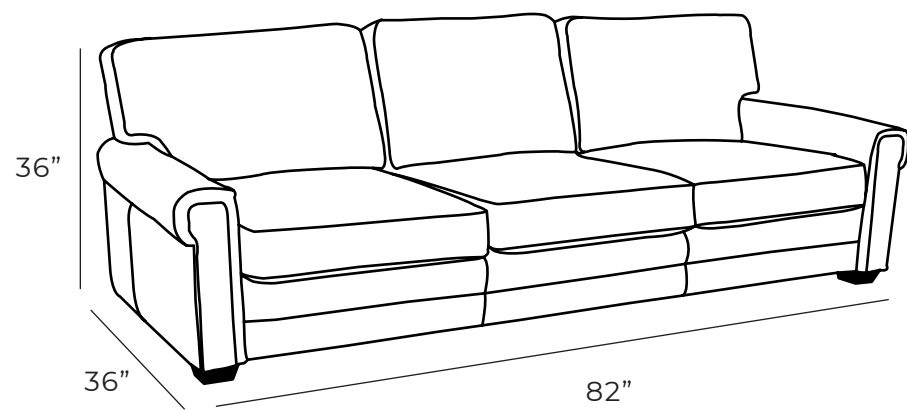

## Sofa

The Rawhide is an inviting, comfortable, space saving sofa that has simple but elegant lines with soft plush cushions.

All our leather and fabric furniture can be customized to the size & colour of your choice. Also available as a condo sofa, loveseat, chair or sectional of any size. Bench made by Rawhide Leather Furniture in Toronto, Canada.

### Overall Dimensions

Arm Height	22.5"
Arm Width	6.5"
Seat Height	19"
Seat Depth	19"

Measurements	Length	Depth	Height
Sofa (as Shown)	82"	36"	36"
X-Long Sofa	105"	36"	36"
Loveseat	58"	36"	36"
Condo	72"	36"	36"
Chair	35"	36"	36"
Chair (Oversize)	49"	36"	36"

### Details

- Available in premium Italian top & full grain leathers or premium quality fabrics
- Handcrafted in Toronto, Canada by Rawhide
- Available in any depth and length
- Kiln-dried Canadian ethically sourced hardwood
- Eco-friendly construction
- Double-doweled frame
- Corner block joinery
- Platinum drop in coil suspension, 9 coils per seat, hand stuffed for noise dampening
- All sofas available as 3 seat cushions & 3 back cushions or 2 seat cushions & 2 back cushions or bench seat & 2 back cushions
- Choose standard fills: Super soft, tahoe, medium, firm (poly fiber wrapped around a soya-based high density foam core)
- Down Topper (down, feather wrapped around a high density foam core)
- Premium fill: Feather Deluxe (down, feather envelope encased in commercial grade foam core)
- Ultra cell foam (high density foam designed for commercial and contract use)
- All furniture available with your choice of over 20 decorative nail options in varying sizes and colours. There is also the ability to omit studs from any piece
- Wood block feet available in multiple sizes and finishes. Chrome and brushed steel legs also available in multiple sizes
- Rawhide Leather and Fabric Furniture offers you a lifetime warranty on the construction and springs on your piece. To find out more about the best warranty in Canada, please visit our "Construction" page.