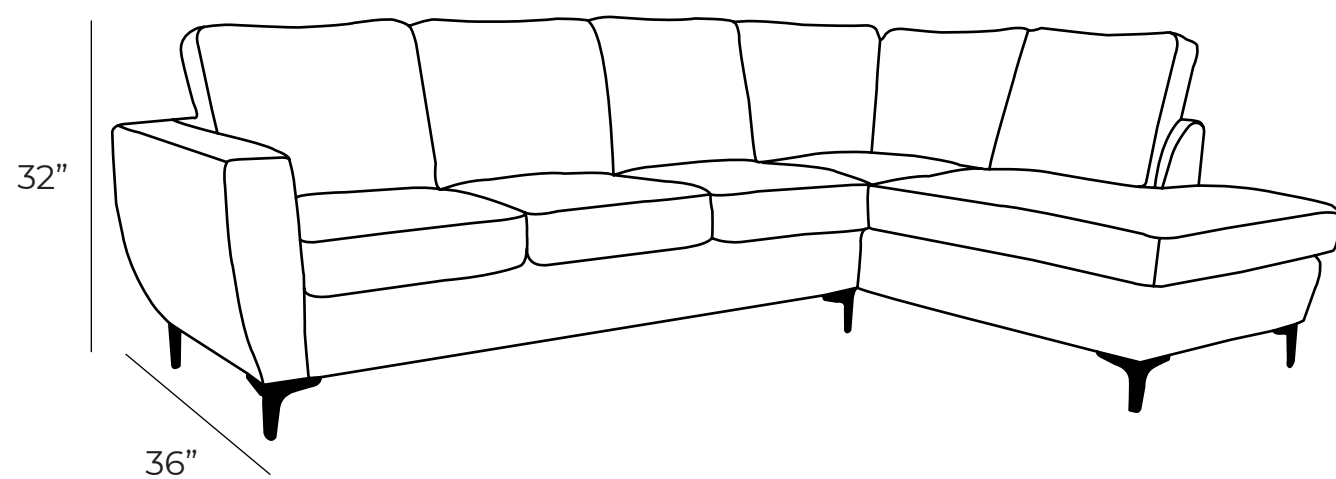

# NICOLE

Sectional

The Nicole is a contemporary style sectional with its eye pleasing curved side and back frame which makes it the perfect floating sectional.

All our leather and fabric furniture can be customized to the size & colour of your choice. Also available as a condo sofa, loveseat, chair or sectional of any size. Bench made by Rawhide Leather Furniture in Toronto, Canada.

Measurements	Length	Depth	Height
LHF Sofa (As Shown)	114"	36"	32"
RHF Open End Chaise (As Shown)	78"	36"	32"
1 Arm Sofa	79"	36"	32"

**\*All measurements are approximate**

**\*\*All Sectionals are custom sizes and configurations**

#### Overall Dimensions

Arm Height	25"
Arm Width	7"
Seat Height	19"
Seat Depth	21"