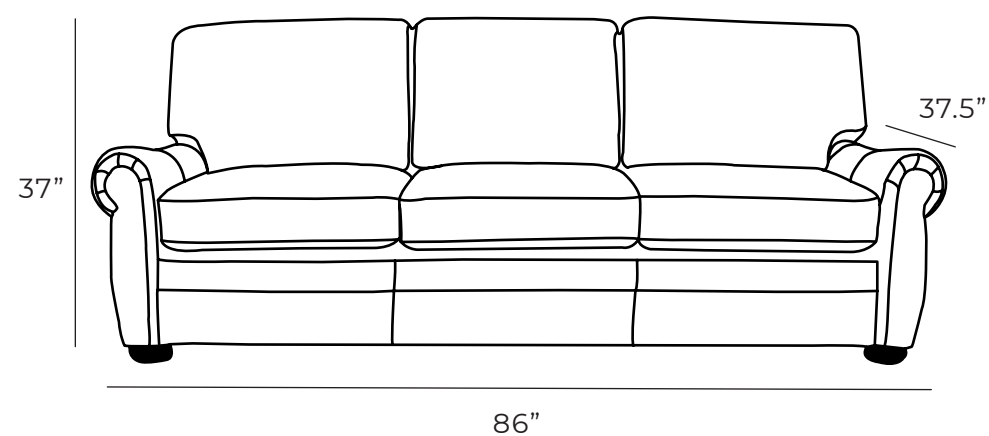

Overall Dimensions

Arm Height	24"
Arm Width	9"
Seat Height	19.5"
Seat Depth	21"

Measurements	Length	Depth	Height
Sofa (as Shown)	86"	37.5"	37"
X-Long Sofa	107"	37.5"	37"
Loveseat	63"	37.5"	37"
Chair	41"	37.5"	37"
Chair (Oversize)	53"	37.5"	37"

Sofa & Ottoman

L - Sectional

U - Sectional

Details

- Available in premium Italian top & full grain leathers or premium quality fabrics
- Handcrafted in Toronto, Canada by Rawhide
- Available in any depth and length
- Kiln-dried Canadian ethically sourced hardwood
- Eco-friendly construction
- Double-doweled frame
- Corner block joinery
- Platinum drop in coil suspension, 9 coils per seat, hand stuffed for noise dampening
- All sofas available as 3 seat cushions & 3 back cushions or 2 seat cushions & 2 back cushions or bench seat & 2 back cushions
- Choose standard fills: Super soft, tahoe, medium, firm (poly fiber wrapped around a soya-based high density foam core)
- Down Topper (down, feather wrapped around a high density foam core)
- Premium fill: Feather Deluxe (down, feather envelope encased in commercial grade foam core)
- Ultra cell foam (high density foam designed for commercial and contract use)
- All furniture available with your choice of over 20 decorative nail options in varying sizes and colours. There is also the ability to omit studs from any piece
- Wood block feet available in multiple sizes and finishes. Chrome and brushed steel legs also available in multiple sizes
- Rawhide Leather and Fabric Furniture offers you a lifetime warranty on the construction and springs on your piece. To find out more about the best warranty in Canada, please visit our "Construction" page.