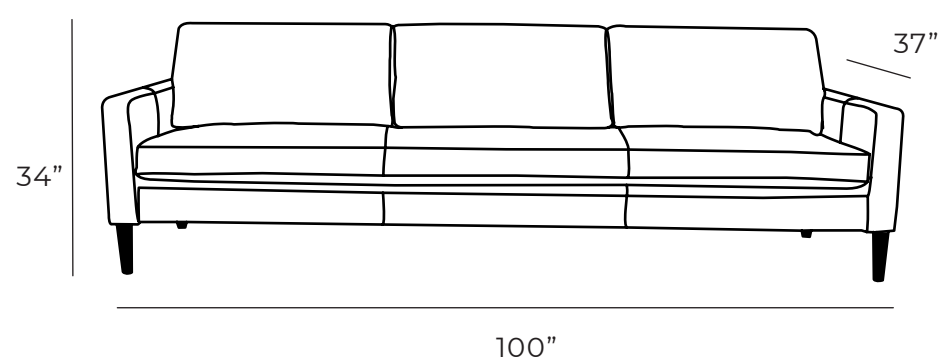

MARLO

X- Long Sofa

Sit back and relax as you settle into a timeless piece for the ages. The Marlo further exaggerates mid-century styling with a further reduced front edge resulting in a more pronounced cone leg.

Overall Dimensions

Arm Height	24"
Arm Width	5"
Seat Height	18"
Seat Depth	21"

Measurements	Length	Depth	Height
X-Long Sofa (as Shown)	100"	37"	34"
Sofa	82"	37"	34"
Loveseat	58"	37"	34"
Condo	70"	37"	34"
Chair	34"	37"	34"
Chair (Oversize)	45"	37"	34"