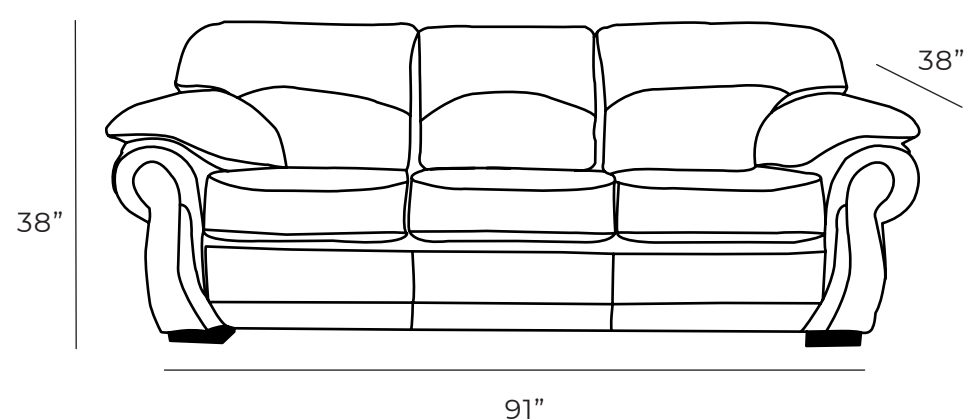

## Sofa

This now classic design is suited for the buyer who prefers comfort and durability to filling the trends. Split back cushions join forces with the perfectly engineered cushion top arm designed strictly for comfort.

### Overall Dimensions

Arm Height	26"
Arm Width	11"
Seat Height	19"
Seat Depth	21.5"

Measurements	Length	Depth	Height
Sofa (as Shown)	91"	38"	38"
X-Long Sofa	112"	38"	38"
Loveseat	68"	38"	38"
Chair	45"	38"	38"
Chair (Oversize)	57"	38"	38"

### Details

- Available in premium Italian top & full grain leathers or premium quality fabrics
- Handcrafted in Toronto, Canada by Rawhide
- Available in any depth and length
- Kiln-dried Canadian ethically sourced hardwood
- Eco-friendly construction
- Double-doweled frame
- Corner block joinery
- Platinum drop in coil suspension, 9 coils per seat, hand stuffed for noise dampening
- All sofas available as 3 seat cushions & 3 back cushions or 2 seat cushions & 2 back cushions or bench seat & 2 back cushions
- Choose standard fills: Super soft, tahoe, medium, firm (poly fiber wrapped around a soya-based high density foam core)
- Down Topper (down, feather wrapped around a high density foam core)
- Premium fill: Feather Deluxe (down, feather envelope encased in commercial grade foam core)
- Ultra cell foam (high density foam designed for commercial and contract use)
- All furniture available with your choice of over 20 decorative nail options in varying sizes and colours. There is also the ability to omit studs from any piece
- Wood block feet available in multiple sizes and finishes. Chrome and brushed steel legs also available in multiple sizes
- Rawhide Leather and Fabric Furniture offers you a lifetime warranty on the construction and springs on your piece. To find out more about the best warranty in Canada, please visit our "Construction" page.