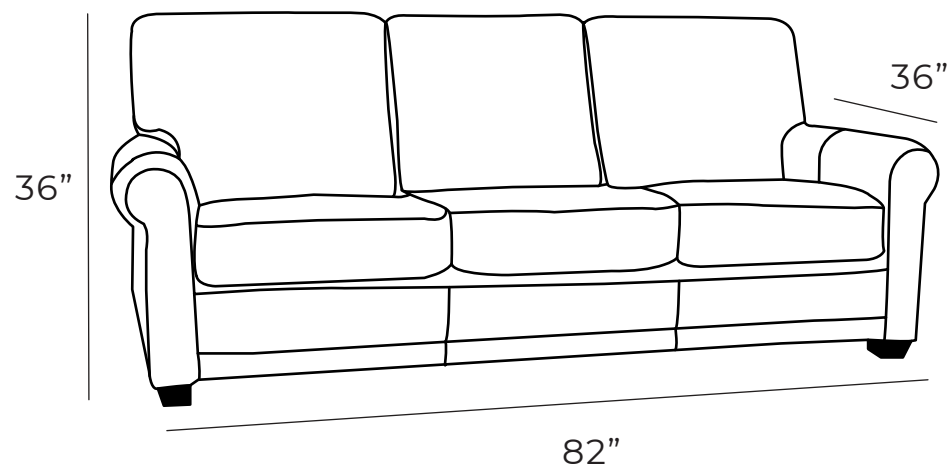

## Sofa

The Homestead is a traditional style sofa with rolled capped arms that makes this sofa a transitional twist that will compliment any decor.

All our leather and fabric furniture can be customized to the size & colour of your choice. Also available as a condo sofa, loveseat, chair or sectional of any size. Bench made by Rawhide Leather Furniture in Toronto, Canada.

### Overall Dimensions

Arm Height	23.5"
Arm Width	6"
Seat Height	18"
Seat Depth	20"

Measurements	Length	Depth	Height
Sofa (as Shown)	82"	36"	36"
Loveseat	60"	36"	36"
Condo	72"	36"	36"
Chair	35"	36"	36"
Chair (Oversize)	47"	36"	36"

### Details

- Available in premium Italian top & full grain leathers or premium quality fabrics
- Handcrafted in Toronto, Canada by Rawhide
- Available in any depth and length
- Kiln-dried Canadian ethically sourced hardwood
- Eco-friendly construction
- Double-doweled frame
- Corner block joinery
- Platinum drop in coil suspension, 9 coils per seat, hand stuffed for noise dampening
- All sofas available as 3 seat cushions & 3 back cushions or 2 seat cushions & 2 back cushions or bench seat & 2 back cushions
- Choose standard fills: Super soft, tahoe, medium, firm (poly fiber wrapped around a soya-based high density foam core)
- Down Topper (down, feather wrapped around a high density foam core)
- Premium fill: Feather Deluxe (down, feather envelope encased in commercial grade foam core)
- Ultra cell foam (high density foam designed for commercial and contract use)
- All furniture available with your choice of over 20 decorative nail options in varying sizes and colours. There is also the ability to omit studs from any piece
- Wood block feet available in multiple sizes and finishes. Chrome and brushed steel legs also available in multiple sizes
- Rawhide Leather and Fabric Furniture offers you a lifetime warranty on the construction and springs on your piece. To find out more about the best warranty in Canada, please visit our "Construction" page.