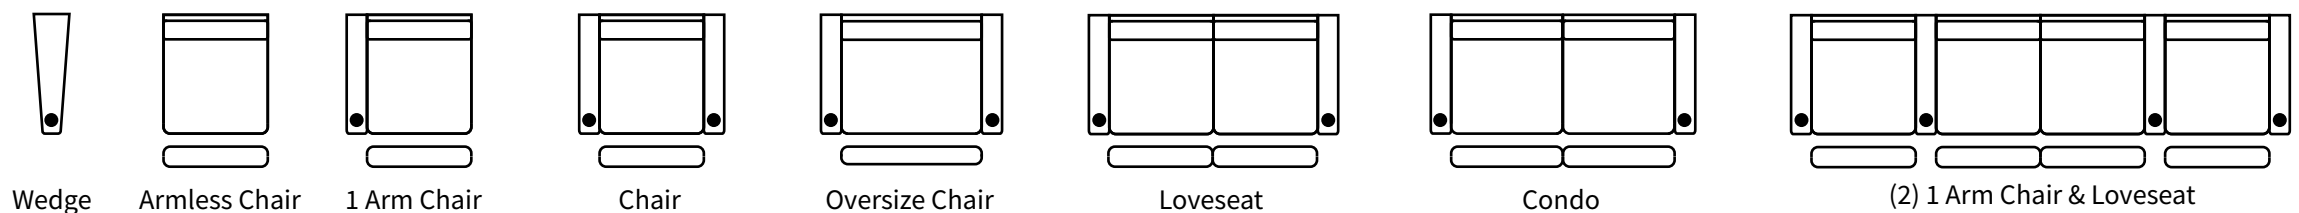

Available Styles