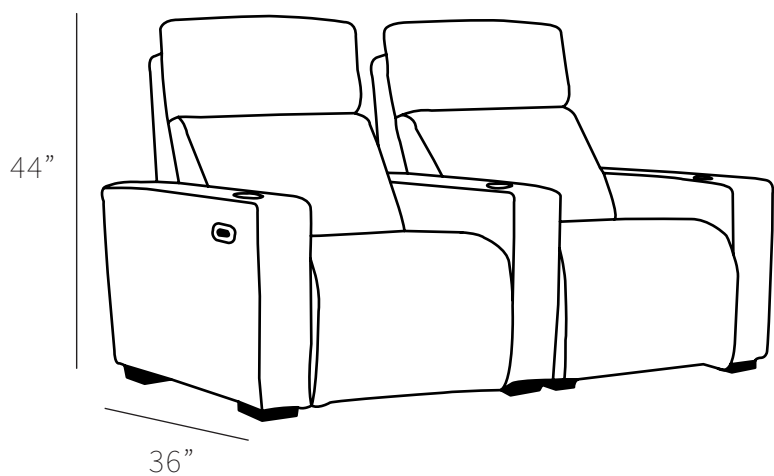

GIULIANA

Theatre Seat

The Giuliaana features a track arm, waterfall with a power headrest and power recliners. The brushed aluminum switch has a USB port. Shown in Lush Pebble. A full grain heavy weight protected leather.

All our leather and fabric furniture can be customized to the size & colour of your choice. Also available as a condo sofa, loveseat, chair or sectional of any size. Bench made by Rawhide Leather Furniture in Toronto, Canada.

Overall Dimensions

Arm Height	24"
Arm Width	5"
Seat Height	20"
Seat Depth	21.5"

Measurements	Length	Depth	Height
Condo	70"	36"	44"
Loveseat	56"	36"	44"
Chair	33"	36"	44"
1 Arm Chair	28"	36"	44"
Armless Chair	23"	36"	44"
Oversize Chair	40"	36"	44"
Wedge	6" F 13.5" B	36"	24"