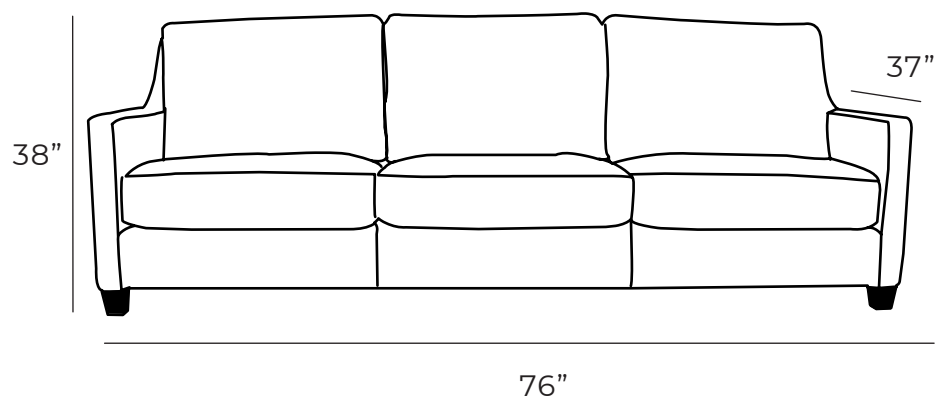

### Overall Dimensions

Arm Height	25"
Arm Width	3.5"
Seat Height	18"
Seat Depth	21"

Measurements	Length	Depth	Height
Sofa (as Shown)	76"	37"	38"
Loveseat	53"	37"	38"
Condo	67"	37"	38"
Chair	30"	37"	38"
Chair (Oversize)	42"	37"	38"

### Details

- Available in premium Italian top & full grain leathers or premium quality fabrics
- Handcrafted in Toronto, Canada by Rawhide
- Available in any depth and length
- Kiln-dried Canadian ethically sourced hardwood
- Eco-friendly construction
- Double-doweled frame
- Corner block joinery
- Platinum drop in coil suspension, 9 coils per seat, hand stuffed for noise dampening
- All sofas available as 3 seat cushions & 3 back cushions or 2 seat cushions & 2 back cushions or bench seat & 2 back cushions
- Choose standard fills: Super soft, tahoe, medium, firm (poly fiber wrapped around a soya-based high density foam core)
- Down Topper (down, feather wrapped around a high density foam core)
- Premium fill: Feather Deluxe (down, feather envelope encased in commercial grade foam core)
- Ultra cell foam (high density foam designed for commercial and contract use)
- All furniture available with your choice of over 20 decorative nail options in varying sizes and colours. There is also the ability to omit studs from any piece
- Wood block feet available in multiple sizes and finishes. Chrome and brushed steel legs also available in multiple sizes
- Rawhide Leather and Fabric Furniture offers you a lifetime warranty on the construction and springs on your piece. To find out more about the best warranty in Canada, please visit our “Construction” page.