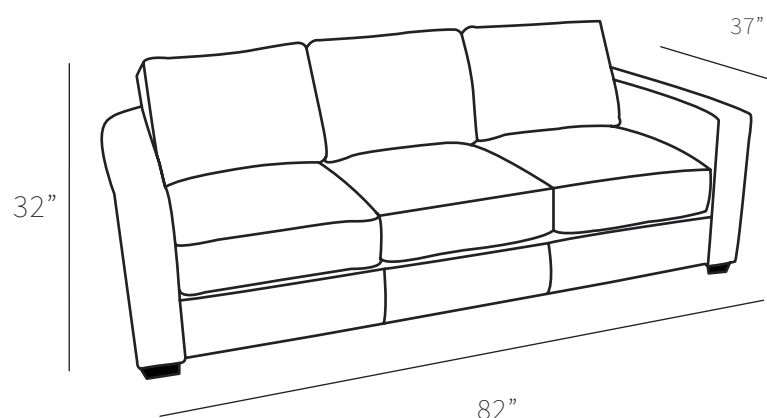

ELAINE

Sofa

You'll receive endless compliments on beauty and comfort with the Elaine sofa. With its unique shape and whatever cushion fill you choose, it's versatility and elegant style remains.

All our leather and fabric furniture can be customized to the size & colour of your choice. Also available as a condo sofa, loveseat, chair or sectional of any size. Bench made by Rawhide Leather Furniture in Toronto, Canada.

Overall Dimensions

Arm Height	23.5"
Arm Width	6"
Seat Height	18.5"
Seat Depth	21"

Measurements	Length	Depth	Height
Sofa (as Shown)	82"	37"	32"
X-Long Sofa	102"	37"	32"
Loveseat	59"	37"	32"
Condo	73"	37"	32"
Chair	35"	37"	32"
Chair (Oversize)	47"	37"	32"