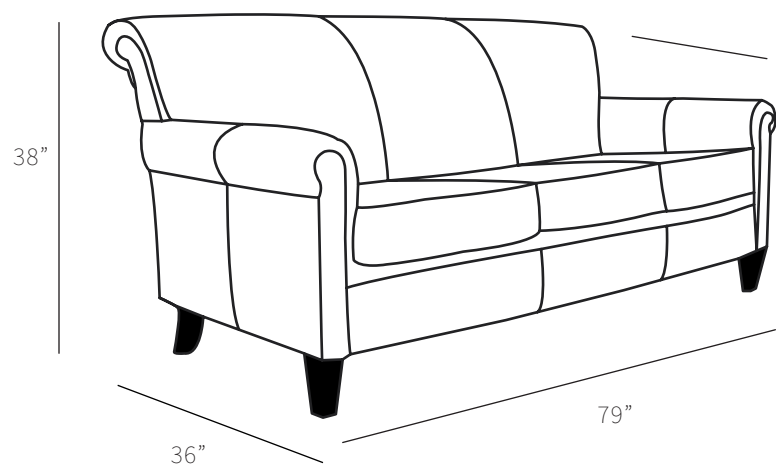

## Sofa

This tight back sitting style sofa takes a step further back into a classic traditional design found at the end of the Victorian era.

All our leather and fabric furniture can be customized to the size & colour of your choice. Also available as a condo sofa, loveseat, chair or sectional of any size. Bench made by Rawhide Leather Furniture in Toronto, Canada.

### Overall Dimensions

Arm Height	23"
Arm Width	6"
Seat Height	19"
Seat Depth	21"

### Measurements

	Length	Depth	Height
Sofa (as Shown)	79"	36"	38"
Loveseat	58"	36"	38"
Chair	33"	36"	38"

**\*All measurements are approximate**

### Details

- Available in premium Italian top & full grain leathers or premium quality fabrics
- Handcrafted in Toronto, Canada by Rawhide
- Standard depth and length
- Kiln-dried Canadian ethically sourced hardwood
- Eco-friendly construction
- Double-doweled frame
- Corner block joinery
- Evenly suspended steel springs
- All sofas available as 3 seat cushions & 3 back cushions or 2 seat cushions & 2 back cushions or bench seat & 2 back cushions
- Choose standard fills: Super soft, tahoe, medium, firm (poly fiber wrapped around a soya-based high density foam core)
- Down Topper (down, feather wrapped around a high density foam core)
- Premium fill: Feather Deluxe (down, feather envelope encased in commercial grade foam core)
- Ultra cell foam (high density foam designed for commercial and contract use)
- All furniture available with your choice of over 20 decorative nail options in varying sizes and colours. There is also the ability to omit studs from any piece
- Wood block feet available in multiple sizes and finishes. Chrome and brushed steel legs also available in multiple sizes
- Rawhide Leather and Fabric Furniture offers you a lifetime warranty on the construction and springs on your piece. To find out more about the best warranty in Canada, please visit our "Construction" page.