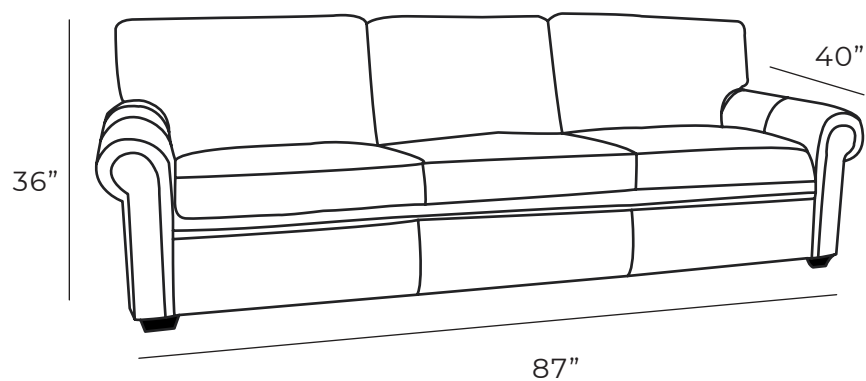

DIANA

Sofa

The classic style of the Diana sofa enriches Italian full grain, full aniline oiled leather. The deep seated Diana sofa features down seats and back cushions for a relaxed luxurious comfort.

All our leather and fabric furniture can be customized to the size & colour of your choice. Also available as a condo sofa, loveseat, chair or sectional of any size. Bench made by Rawhide Leather Furniture in Toronto, Canada.

Overall Dimensions

Arm Height	25.5"
Arm Width	9.5"
Seat Height	20"
Seat Depth	24"

Measurements	Length	Depth	Height
Sofa (as Shown)	87"	40"	36"
X-Long Sofa	108"	40"	36"
Loveseat	63"	40"	36"
Condo	78"	40"	36"
Chair	42"	40"	36"
Chair (Oversize)	54"	40"	36"