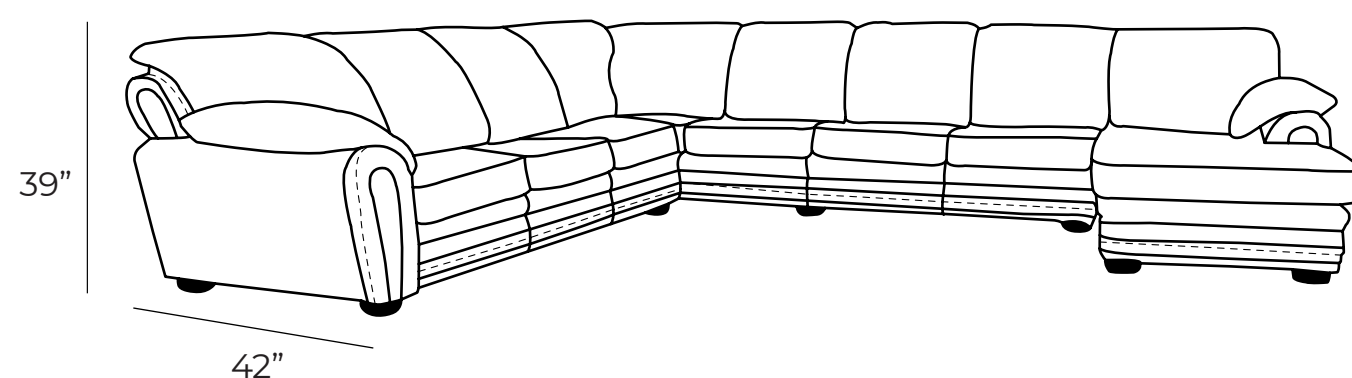

Measurements	Length	Depth	Height
High Arm Sofa LHF/RHF	100"	42"	39"
1 Arm Sofa LHF/RHF	81"	42"	39"
Armless Sofa	69"	42"	39"
1 Arm chaise LHF/RHF	33"	66"	39"
1 Arm Condo Sofa	71"	42"	39"
1 Arm Loveseat LHF/RHF	57"	42"	39"
Armless Loveseat	46"	42"	39"
Square Corner	42"	42"	39"

*All measurements are approximate

**All Sectionals are custom sizes and configurations

Overall Dimensions

Arm Height	28"
Arm Width	11.5"
Seat Height	19"
Seat Depth	22"

Available Styles

Details

- Available in premium Italian top & full grain leathers or premium quality fabrics
- Handcrafted in Toronto, Canada by Rawhide
- Available in any depth and length
- Kiln-dried Canadian ethically sourced hardwood
- Eco-friendly construction
- Double-doweled frame
- Corner block joinery
- Platinum drop in coil suspension, 9 coils per seat, hand stuffed for noise dampening or evenly suspended steel springs
- All sectionals available as standard size, oversize or bench seats
- Choose standard fills: Super soft, tahoe, medium, firm (poly fiber wrapped around a soya-based high density foam core)
- Down Topper (down, feather wrapped around a high density foam core)
- Premium fill: Feather Deluxe (down, feather envelope encased in commercial grade foam core)
- Ultra cell foam (high density foam designed for commercial and contract use)
- All furniture available with your choice of over 20 decorative nail options in varying sizes and colours. There is also the ability to omit studs from any piece
- Wood block feet available in multiple sizes and finishes. Chrome and brushed steel legs also available in multiple sizes
- Rawhide Leather and Fabric Furniture offers you a lifetime warranty on the construction and springs on your piece. To find out more about the best warranty in Canada, please visit our "Construction" page.