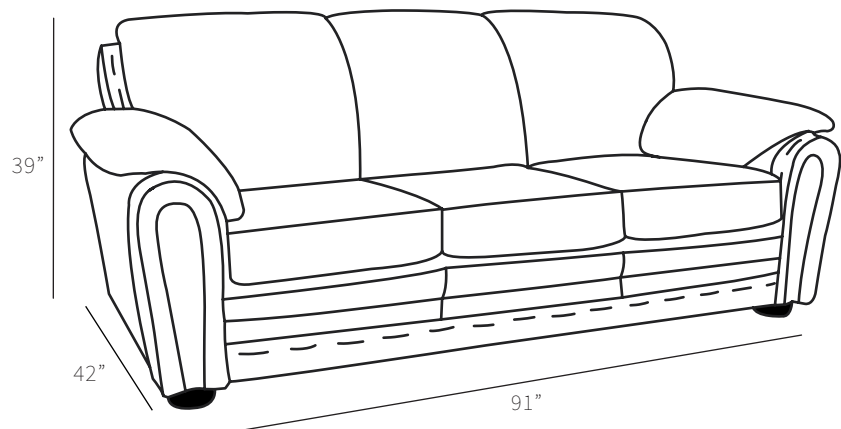

DALLAS

Sofa

This style isn't meant for the whimsical or trend followed. Traditional scrolls and pillowing comfort along with moccasin stitching, let this sofa do exactly what it was intended for. Show off all the custom and local craftsmanship.

Overall Dimensions

Arm Height	28"
Arm Width	11.5"
Seat Height	19"
Seat Depth	22"

Measurements	Length	Depth	Height
Sofa (as Shown)	91"	42"	39"
X-Long Sofa	113"	42"	39"
Loveseat	68"	42"	39"
Condo	83"	42"	39"
Chair	45"	42"	39"
Chair (Oversize)	57"	42"	39"