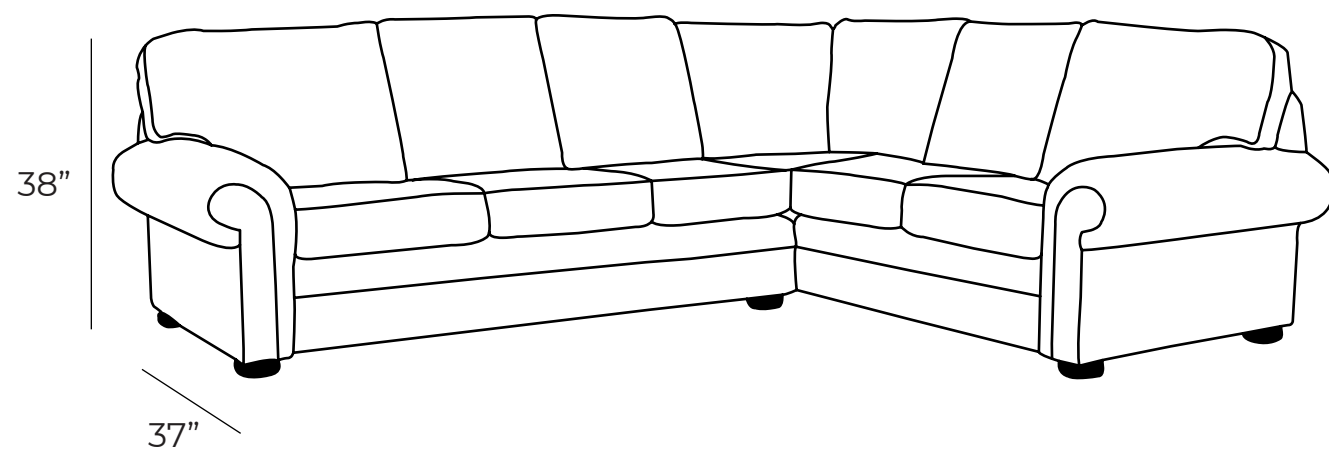

Measurements	Length	Depth	Height
High Arm Sofa	95"	37"	38"
1 Arm Sofa LHF/RHF	81"	37"	38"
Armless Sofa	69"	37"	38"
1 Arm Condo Sofa	72"	37"	38"
1 Arm Chaise LHF/RHF	35"	66"	38"
Curved Corner	45"	45"	38"
Square Corner	37"	37"	38"
Queen Sofa Bed	93"	37"	38"
Double Sofa Bed	84"	37"	38"

*All measurements are approximate

**All Sectionals are custom sizes and configurations

Overall Dimensions

Arm Height	24.5"
Arm Width	12"
Seat Height	19.5"
Seat Depth	21.5"

Available Styles

Details

- Available in premium Italian top & full grain leathers or premium quality fabrics
- Handcrafted in Toronto, Canada by Rawhide
- Available in any depth and length
- Kiln-dried Canadian ethically sourced hardwood
- Eco-friendly construction
- Double-doweled frame
- Corner block joinery
- Platinum drop in coil suspension, 9 coils per seat, hand stuffed for noise dampening or evenly suspended steel springs
- All sectionals available as standard size, oversize or bench seats
- Choose standard fills: Super soft, tahoe, medium, firm (poly fiber wrapped around a soya-based high density foam core)
- Down Topper (down, feather wrapped around a high density foam core)
- Premium fill: Feather Deluxe (down, feather envelope encased in commercial grade foam core)
- Ultra cell foam (high density foam designed for commercial and contract use)
- All furniture available with your choice of over 20 decorative nail options in varying sizes and colours. There is also the ability to omit studs from any piece
- Wood block feet available in multiple sizes and finishes. Chrome and brushed steel legs also available in multiple sizes
- Rawhide Leather and Fabric Furniture offers you a lifetime warranty on the construction and springs on your piece. To find out more about the best warranty in Canada, please visit our "Construction" page.