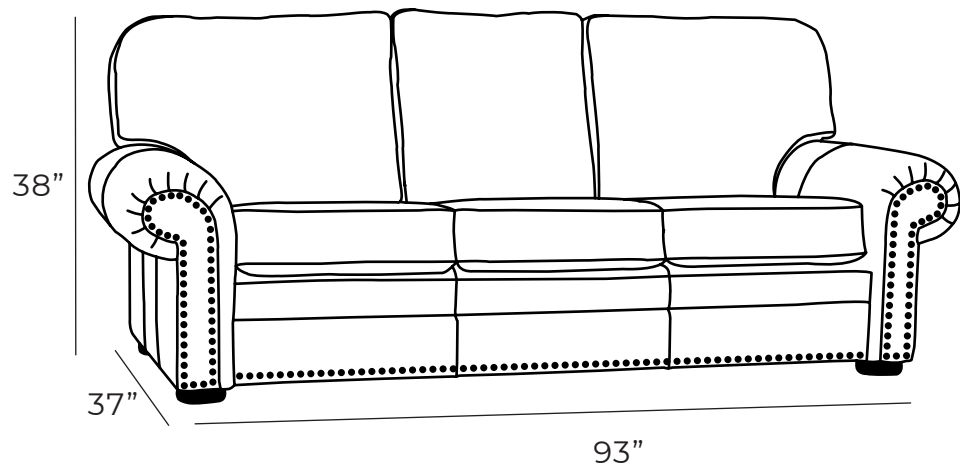

COWBOY

Sofa

The Cowboy sofa is rich in quality, construction and comfort. This timeless traditional design features large rolled pleated arms with inset facing, perfect with or without decorative nail heads..

Overall Dimensions

Arm Height	24.5"
Arm Width	12"
Seat Height	19.5"
Seat Depth	21.5"

Measurements	Length	Depth	Height
Sofa (as Shown)	93"	37"	38"
X-Long Sofa	114"	37"	38"
Loveseat	70"	37"	38"
Condo	84"	37"	38"
Chair	47"	37"	38"
Chair (Oversize)	59"	37"	38"