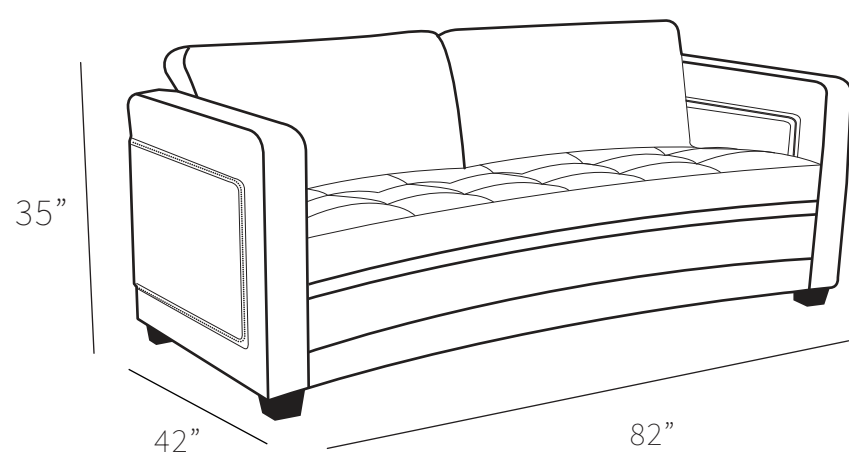

CLARISSA

Sofa

A luxurious look for your living space. The Clarissa curved sofa is sophisticated, stylish and comfortable too! The perfect centerpiece for any room.

All our leather and fabric furniture can be customized to the size & colour of your choice. Also available as a condo sofa, loveseat, chair or sectional of any size. Bench made by Rawhide Leather Furniture in Toronto, Canada.

Overall Dimensions		Measurements	Length	Depth	Height
Arm Height	29.5"	Sofa (as Shown)	82"	42"	35"
Arm Width	5"	Loveseat	58"	40"	35"
Seat Height	19.5"				
Seat Depth	20"				

***All measurements are approximate**

Available Styles

Loveseat

Sofa

Sofa & Ottoman

Details

- Available in premium Italian top & full grain leathers or premium quality fabrics
- Handcrafted in Toronto, Canada by Rawhide
- Available in any depth and standard length
- Kiln-dried Canadian ethically sourced hardwood
- Eco-friendly construction
- Double-doweled frame
- Corner block joinery
- Evenly suspended steel springs
- All sofas available as 3 seat cushions & 3 back cushions or 2 seat cushions & 2 back cushions or bench seat & 2 back cushions
- Choose standard fills: Super soft, tahoe, medium, firm (poly fiber wrapped around a soya-based high density foam core)
- Down Topper (down, feather wrapped around a high density foam core)
- Premium fill: Feather Deluxe (down, feather envelope encased in commercial grade foam core)
- Ultra cell foam (high density foam designed for commercial and contract use)
- All furniture available with your choice of over 20 decorative nail options in varying sizes and colours. There is also the ability to omit studs from any piece
- Wood block feet available in multiple sizes and finishes. Chrome and brushed steel legs also available in multiple sizes
- Rawhide Leather and Fabric Furniture offers you a lifetime warranty on the construction and springs on your piece. To find out more about the best warranty in Canada, please visit our "Construction" page.