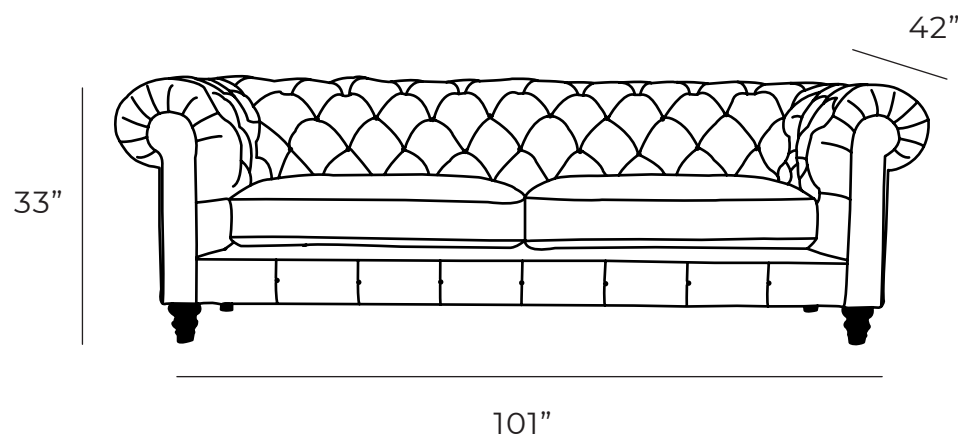

CHAMPAGNE

Sofa

The past made contemporary. Once again a favourite. The Champagne sofa brandishes all that is quality driven in manufacturing. Real English hand tufting adorns the back while individually placed nail heads crown the scrolled arms. Be it castors or straight legs, distressed leather or finished, this sofa truly enhances any type of decor.

Overall Dimensions

Arm Height	33"
Arm Width	13"
Seat Height	20"
Seat Depth	24"

Measurements	Length	Depth	Height
Sofa (as Shown)	101"	42"	33"

Available Styles

***All measurements are approximate**

Sofa

Details

- Available in premium Italian top & full grain leathers or premium quality fabrics
- Handcrafted in Toronto, Canada by Rawhide
- Available in any depth and standard length
- Kiln-dried Canadian ethically sourced hardwood
- Eco-friendly construction
- Double-doweled frame
- Corner block joinery
- Evenly suspended steel springs
- All sofas available as 3 seat cushions & 3 back cushions or 2 seat cushions & 2 back cushions or bench seat & 2 back cushions
- Choose standard fills: Super soft, tahoe, medium, firm (poly fiber wrapped around a soya-based high density foam core)
- Down Topper (down, feather wrapped around a high density foam core)
- Premium fill: Feather Deluxe (down, feather envelope encased in commercial grade foam core)
- Ultra cell foam (high density foam designed for commercial and contract use)
- All furniture available with your choice of over 20 decorative nail options in varying sizes and colours. There is also the ability to omit studs from any piece
- Wood block feet available in multiple sizes and finishes. Chrome and brushed steel legs also available in multiple sizes
- Rawhide Leather and Fabric Furniture offers you a lifetime warranty on the construction and springs on your piece. To find out more about the best warranty in Canada, please visit our "Construction" page.