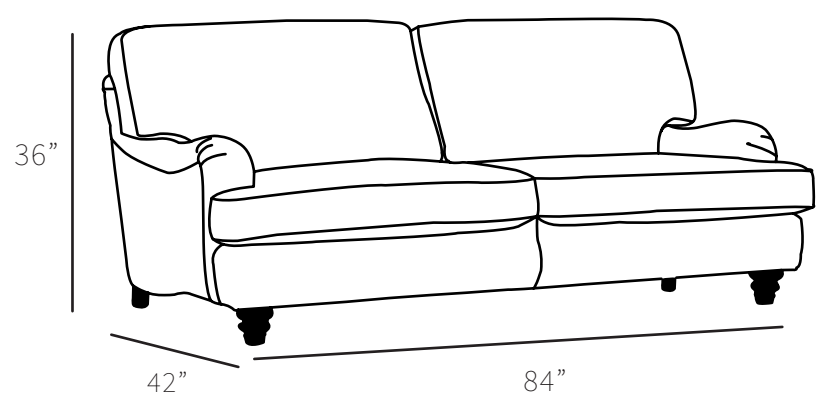

CANTERBURY

Sofa

This neo classical provincial style sofa has returned to the contemporary category with the emergence with rustic modern design.

All our leather and fabric furniture can be customized to the size & colour of your choice. Also available as a condo sofa, loveseat, chair or sectional of any size. Bench made by Rawhide Leather Furniture in Toronto, Canada.

Overall Dimensions

Arm Height	24"
Arm Width	5"
Seat Height	18"
Seat Depth	24"

Measurements	Length	Depth	Height
Sofa (as Shown)	84"	42"	36"
X-Long Sofa	100"	42"	36"
Loveseat	57"	42"	36"
Condo	70"	42"	36"
Chair	33"	42"	36"
Chair (Oversize)	45"	42"	36"