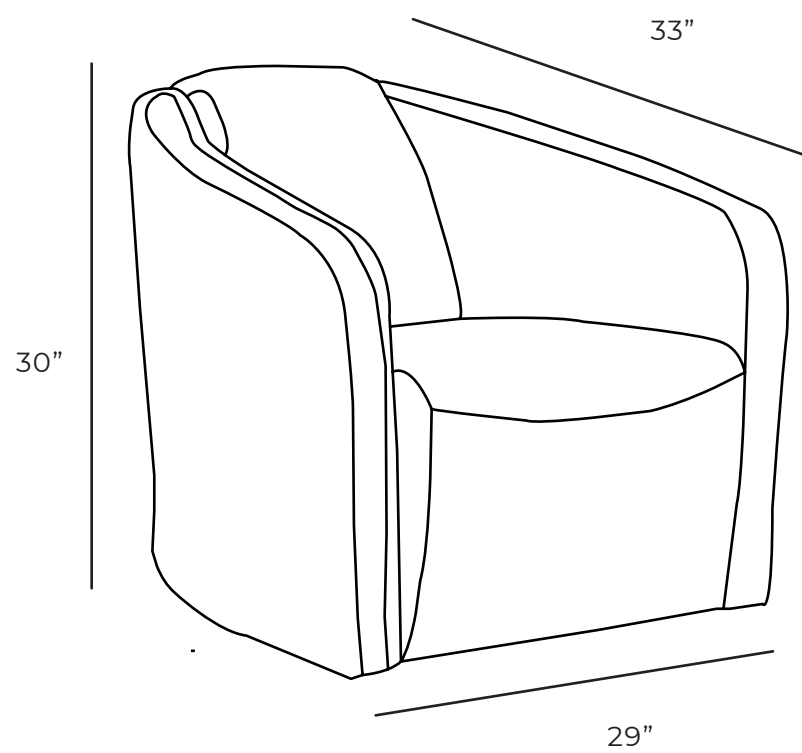

BOMBER / SWIVEL Chair

All our leather and fabric furniture can be customized to colour of your choice. Made by Rawhide Leather Furniture in Toronto, Canada.

Overall Dimensions		Measurements	Length	Depth	Height
Arm Height	25"	Chair	29"	33"	30"
Arm Width	4"				
Seat Height	17"				
Seat Depth	19.5"				

***All measurements are approximate**

Available Styles

Chair

Swivel Chair

Details

- Available in premium Italian top & full grain leathers or premium quality fabrics
- Handcrafted in Toronto, Canada by Rawhide
- Available in any depth and length
- Kiln-dried Canadian ethically sourced hardwood
- Eco-friendly construction
- Double-doweled frame
- Corner block joinery
- Chairs available as a standard chair or an over-sized chair. There is an availability to customize to specific chair lengths.
- Choose standard fills: Super soft, tahoe, medium, firm (poly fiber wrapped around a soya-based high density foam core)
- Premium fill: Feather Deluxe (down, feather envelope encased in commercial grade foam core)
- Ultra cell foam (high density foam designed for commercial and contract use)
- All furniture available with your choice of over 20 decorative nail options in varying sizes and colours. There is also the ability to omit studs from any piece
- Wood block feet available in multiple sizes and finishes. Chrome and brushed steel legs also available in multiple sizes
- Rawhide Leather and Fabric Furniture offers you a lifetime warranty on the construction and springs on your piece. To find out more about the best warranty in Canada, please visit our "handcrafted leather" page.