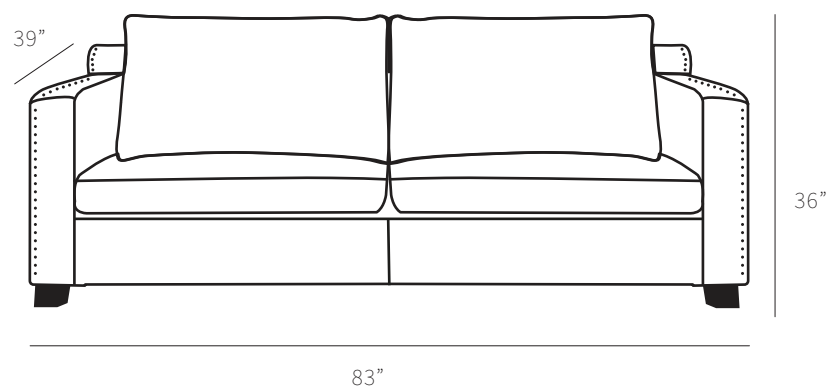

# BEDFORD

## Sofa

The Bedford sofa is a deep and comfortable. Down feather seats and backs makes this an easy living two seat sofa. Individually hand applied decorative nails, track arms, block legs and featuring an Italian distressed waxed pull leather.

### Overall Dimensions

Arm Height	24"
Arm Width	7"
Seat Height	20"
Seat Depth	24"

Measurements	Length	Depth	Height
Sofa (as Shown)	83"	39"	36"
X-Long Sofa	104"	39"	36"
Loveseat	60"	39"	36"
Condo	74"	39"	36"
Chair	37"	39"	36"
Chair (Oversize)	49"	39"	36"

### Details

- Available in premium Italian top & full grain leathers or premium quality fabrics
- Handcrafted in Toronto, Canada by Rawhide
- Available in any depth and length
- Kiln-dried Canadian ethically sourced hardwood
- Eco-friendly construction
- Double-doweled frame
- Corner block joinery
- Platinum drop in coil suspension, 9 coils per seat, hand stuffed for noise dampening
- All sofas available as 3 seat cushions & 3 back cushions or 2 seat cushions & 2 back cushions or bench seat & 2 back cushions
- Choose standard fills: Super soft, tahoe, medium, firm (poly fiber wrapped around a soya-based high density foam core)
- Down Topper (down, feather wrapped around a high density foam core)
- Premium fill: Feather Deluxe (down, feather envelope encased in commercial grade foam core)
- Ultra cell foam (high density foam designed for commercial and contract use)
- All furniture available with your choice of over 20 decorative nail options in varying sizes and colours. There is also the ability to omit studs from any piece
- Wood block feet available in multiple sizes and finishes. Chrome and brushed steel legs also available in multiple sizes
- Rawhide Leather and Fabric Furniture offers you a lifetime warranty on the construction and springs on your piece. To find out more about the best warranty in Canada, please visit our "Construction" page.