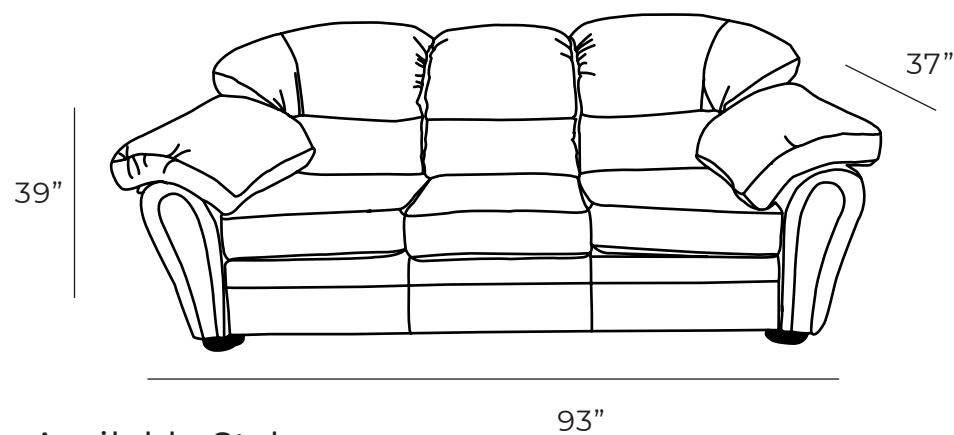

Overall Dimensions

Arm Height	28"
Arm Width	12"
Seat Height	20"
Seat Depth	22"

Measurements	Length	Depth	Height
Sofa (as Shown)	93"	37"	39"
Loveseat	70"	37"	39"
Condo	85"	37"	39"
Chair	47"	37"	39"
Chair (Oversize)	59"	37"	39"