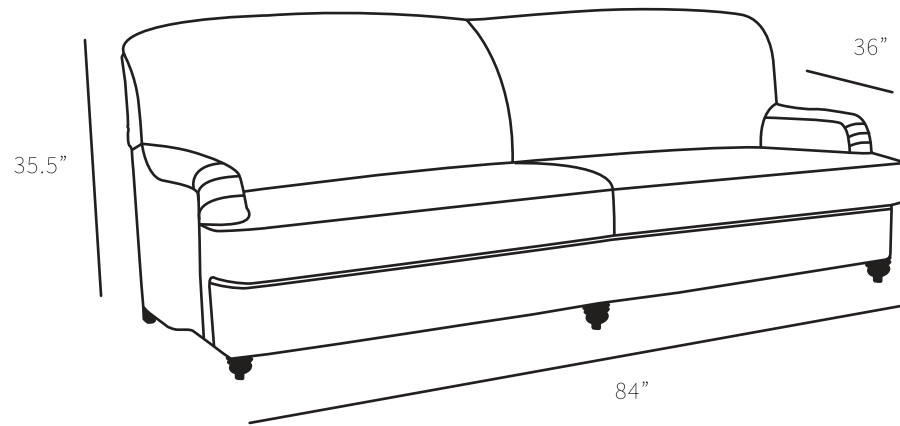

BIRKSHIRE

Sofa

This neo classical provincial style tight back sofa has returned to the contemporary category with the emergence with rustic modern design. William Birch arms and victorian turn legs are it's classical routes leaving the rest in it's simplicity.

Overall Dimensions

Arm Height	24"
Arm Width	5"
Seat Height	19.5"
Seat Depth	23"

Measurements	Length	Depth	Height
Sofa (as Shown)	84"	36"	35.5"
X-Long Sofa	96"	36"	35.5"
Loveseat	57"	36"	35.5"
Condo	75"	36"	35.5"
Chair	34"	36"	35.5"